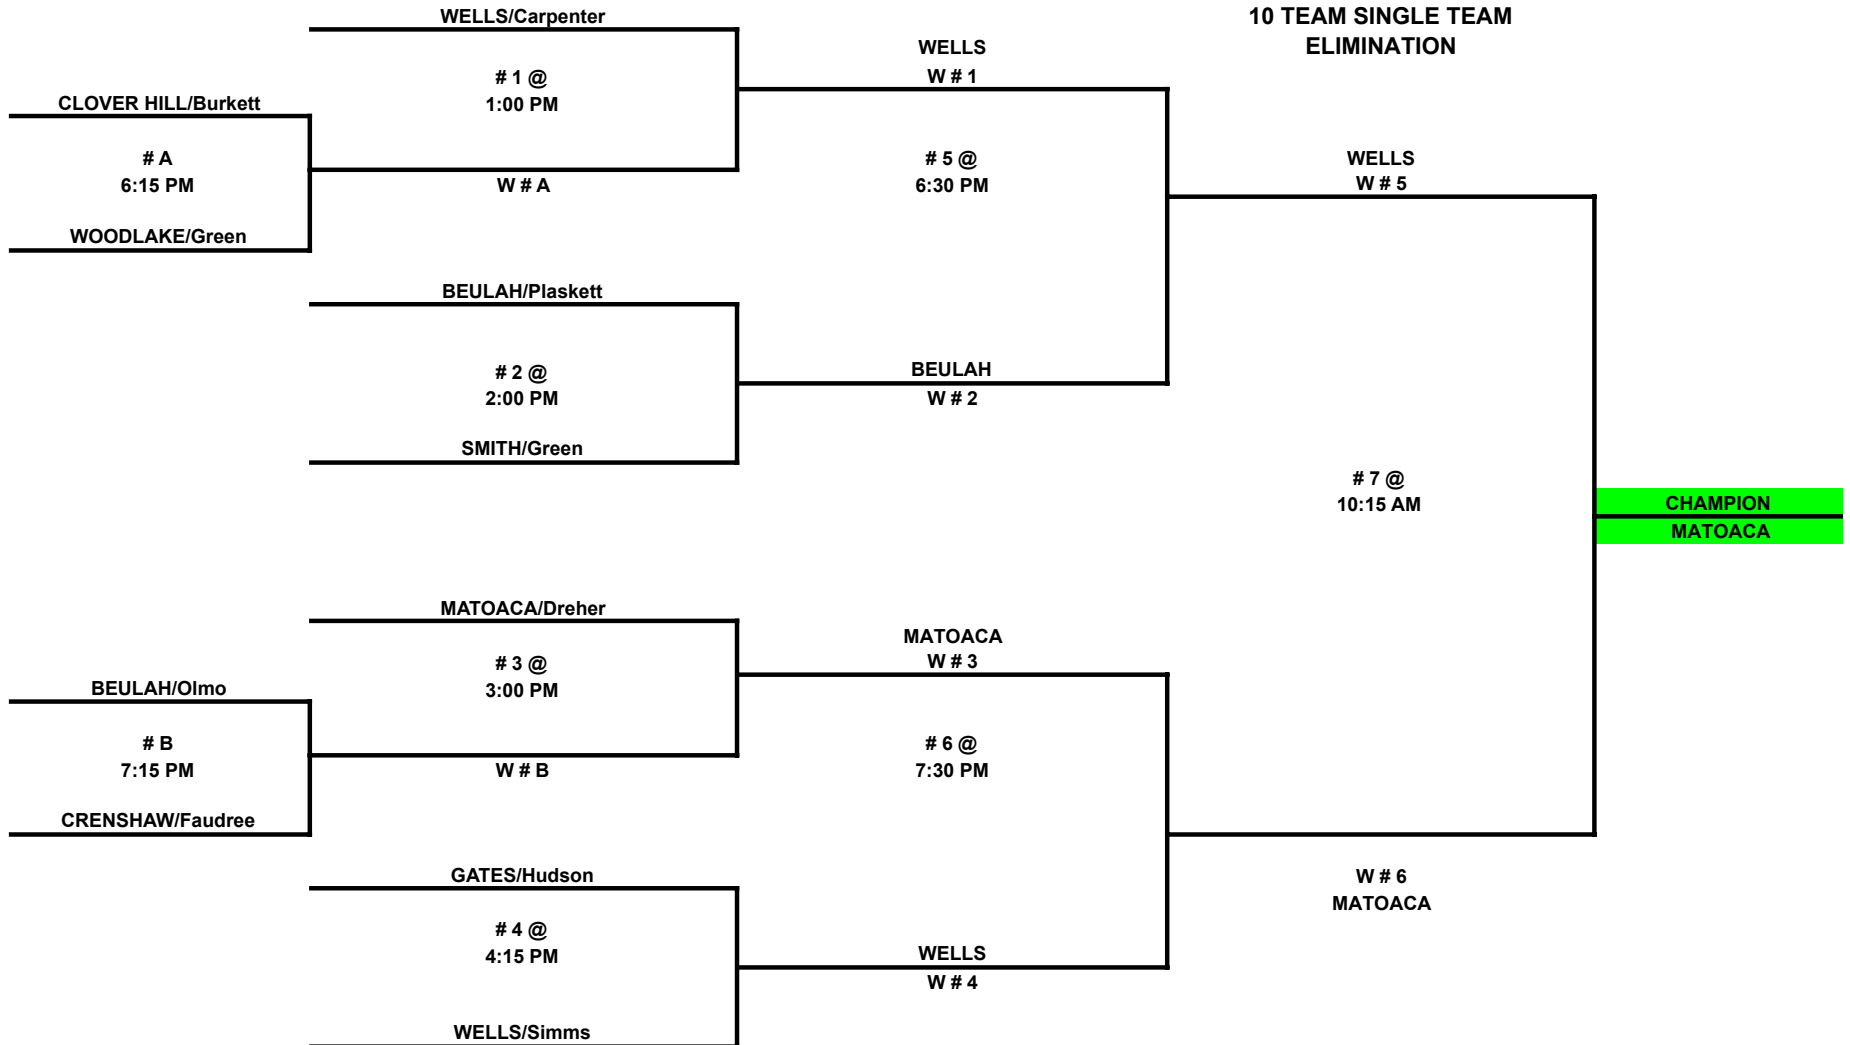

THRU FEB 15  
CARVER MID

SAT FEB 17  
TOMAHAWK MID

WED FEB 21  
HARROWGATE ELEM

SAT FEB 24  
ELIZ DAVIS MID

2024  
SR SEC  
10 TEAM SINGLE TEAM  
ELIMINATION

HOME TEAM LISTED ON TOP OF BRACKET  
PLEASE BE AT GYM 30 MINUTES PRIOR TO GAME TIME