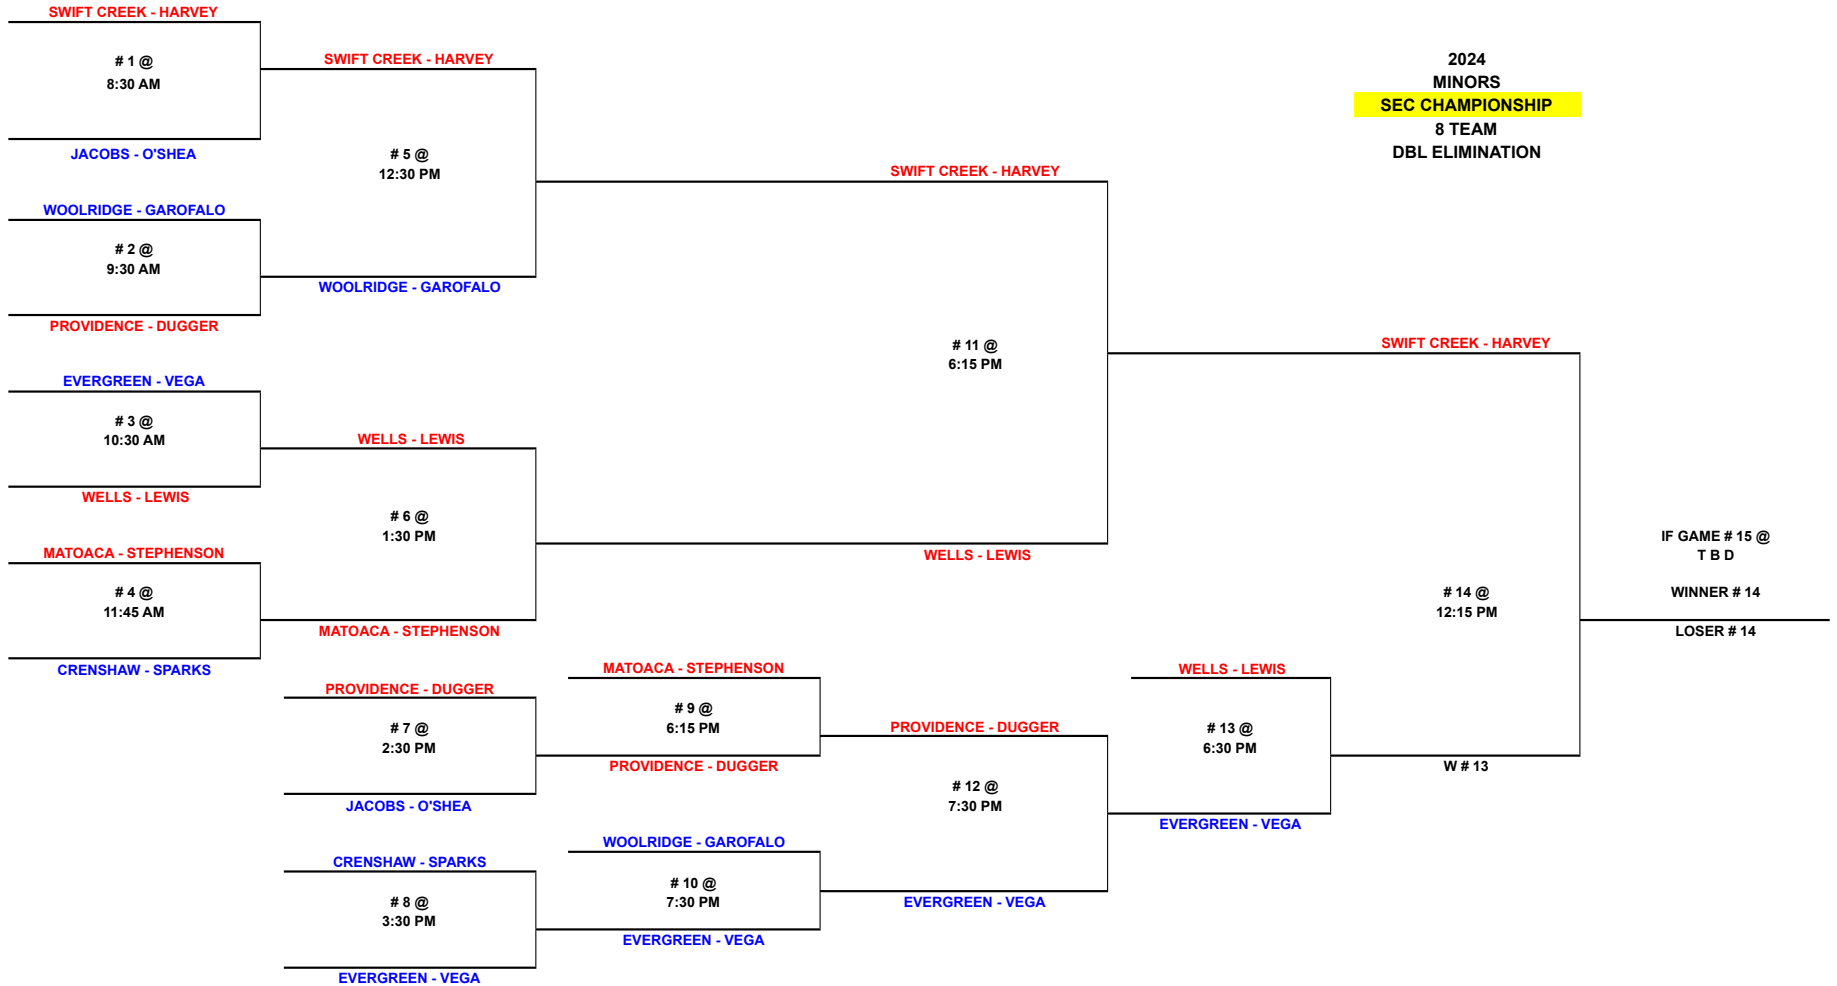

SAT MAR 02
CARVER MID

SUN MAR 03
MEADOWBROOK NEW

MONDAY, MAR 4
CARVER MID

WED MAR 06
CARVER MID

THURSDAY MAR 07
BAILEY BRIDGE MID

SATURDAY MARCH 09
ELIZ DAVIS MID

SUNDAY MARCH 10
T B D

HOME TEAM LISTED ON TOP OF BRACKET
 PLEASE BE AT GYM 45 MINUTES PRIOR TO GAME TIME
 THERE WILL BE PENTALTIES FOR WATER/DRINKS IN GYM
 MINOR 'A' RULES APPLY
ALL COACHES MUST HAVE THEIR COACH'S CARD VISIBLE