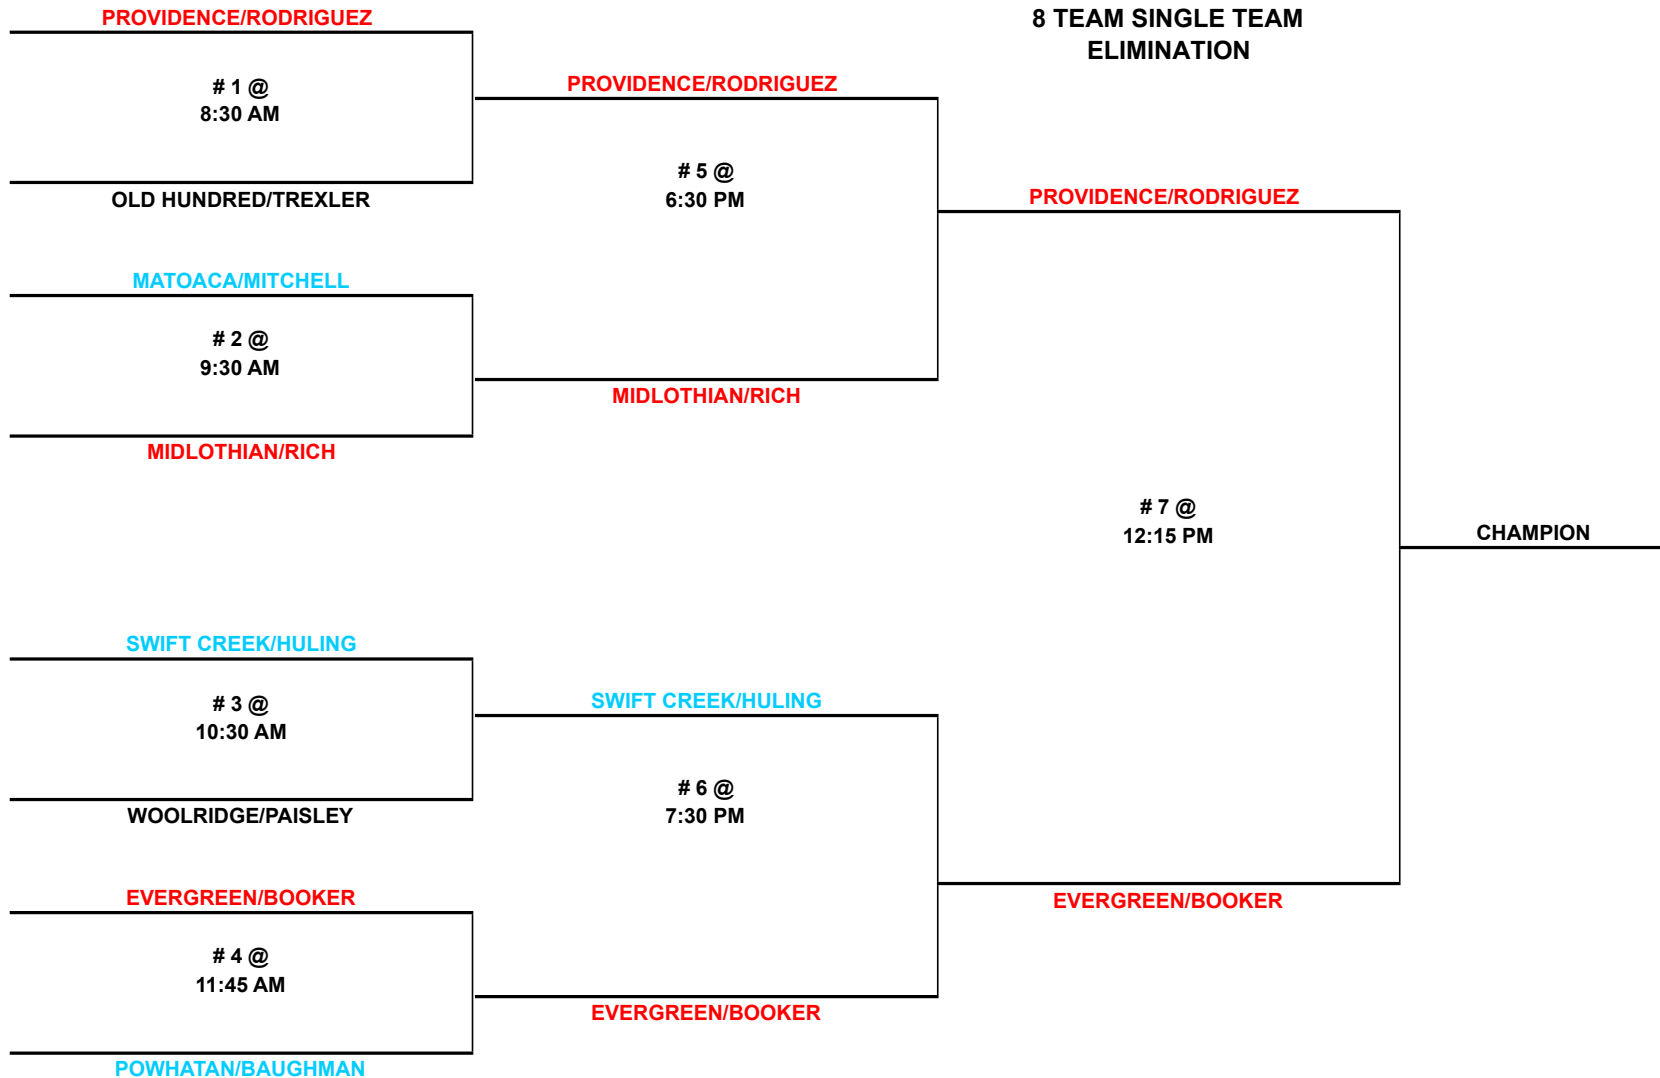

SAT MAR 02
BAILEY BRIDGE MID

WED MAR 06
ROBIOUS ELEM

SAT MARCH 09
TOMAHAWK MID

2024
BEARS SEC
8 TEAM SINGLE TEAM
ELIMINATION

HOME TEAM LISTED ON TOP OF BRACKET

PLEASE BE AT GYM 30 MINUTES PRIOR TO GAME TIME