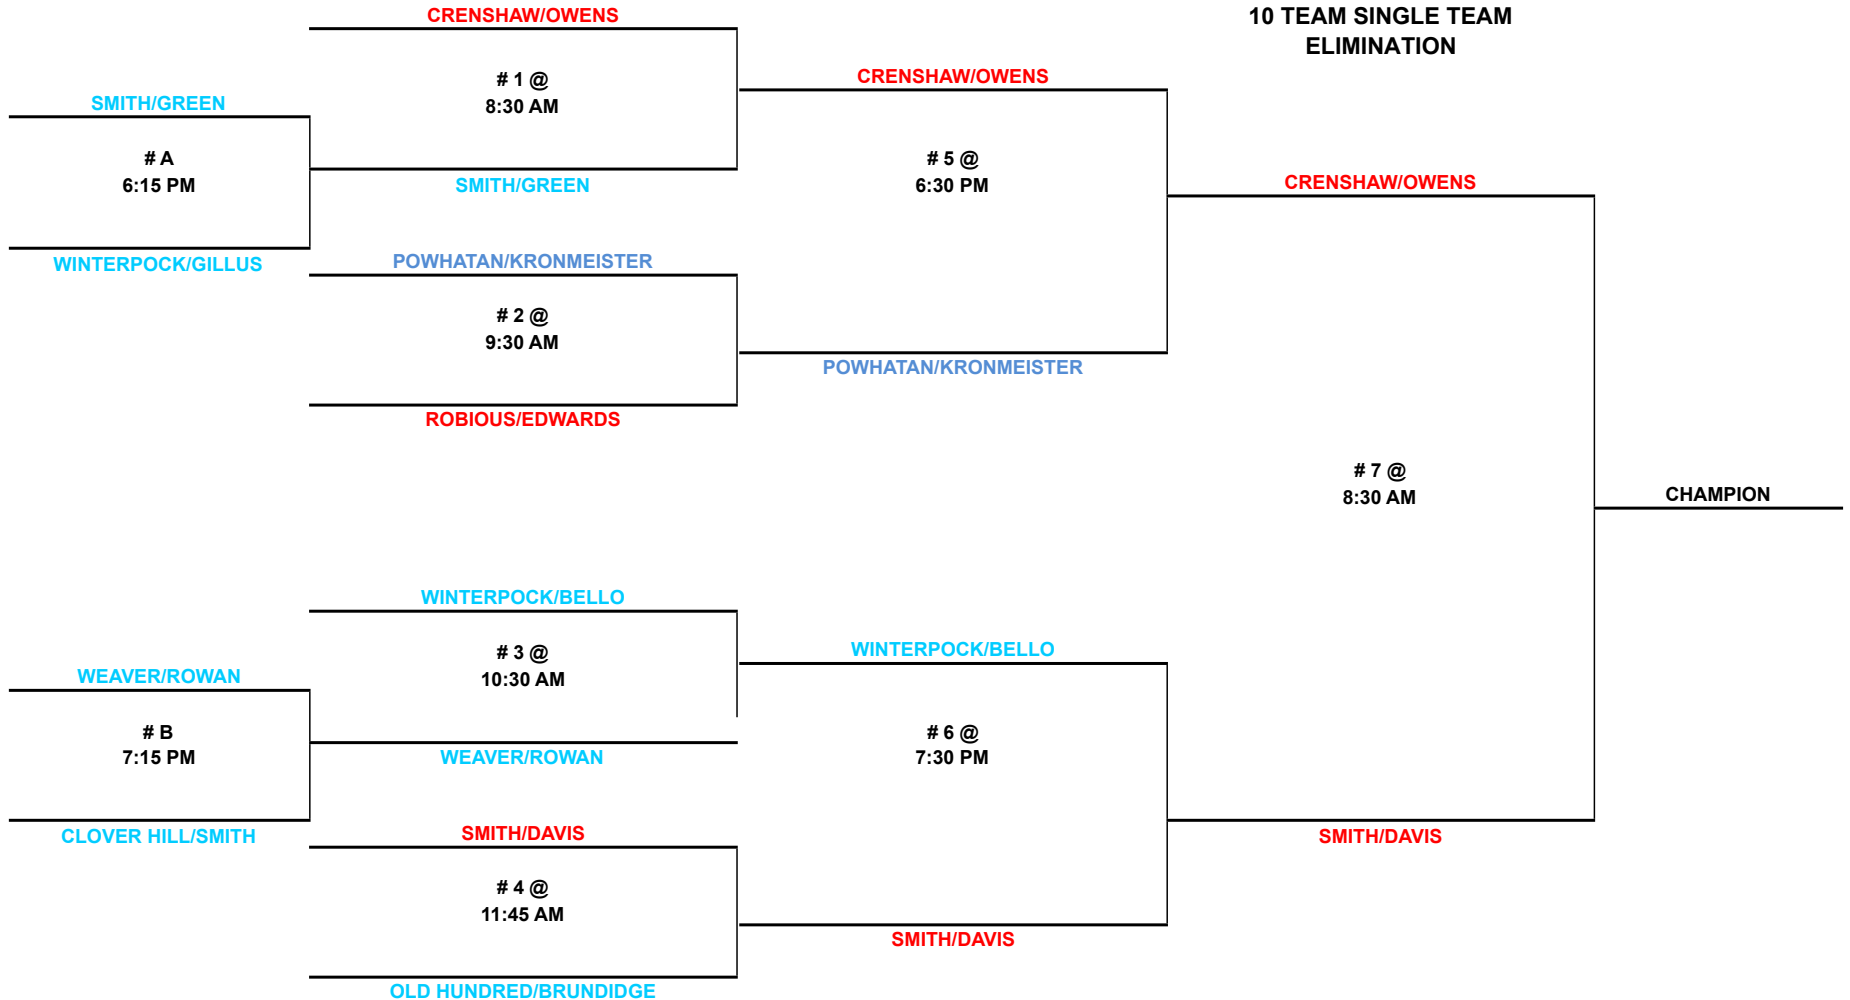

THRU FEB 29
SALEM MID

SAT MAR 02
TOMAHAWK MID

WED MAR 06
TOWAHWAK MID

SAT MARCH 09
TOMAHAWK MID

2024
BEARS A10
10 TEAM SINGLE TEAM
ELIMINATION

HOME TEAM LISTED ON TOP OF BRACKET

PLEASE BE AT GYM 30 MINUTES PRIOR TO GAME TIME