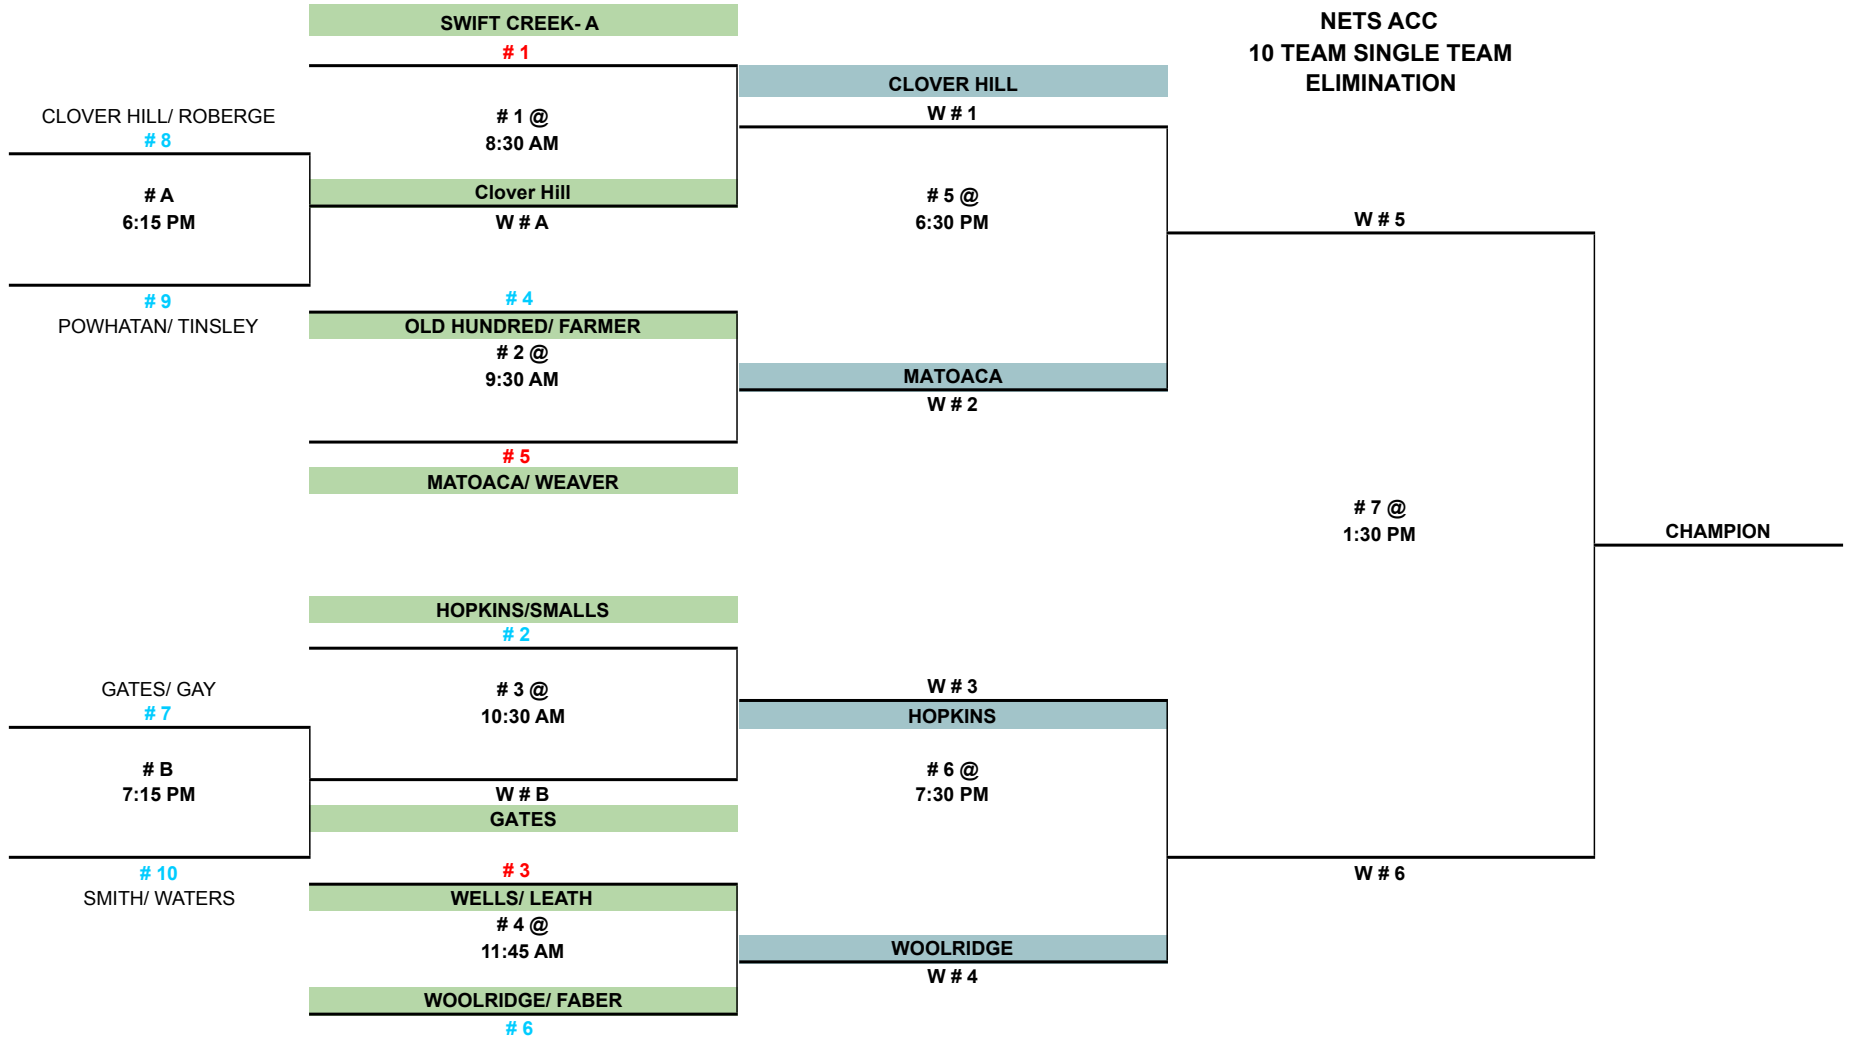

THRU FEB 22
SALEM MID

SAT FEB 24
SWIFT CREEK MID

WED FEB 28
SWIFT CREEK MID

SAT MARCH 02
Elizabeth Davis Middle

2024
NETS ACC
10 TEAM SINGLE TEAM
ELIMINATION

HOME TEAM LISTED ON TOP OF BRACKET

PLEASE BE AT GYM 30 MINUTES PRIOR TO GAME TIME