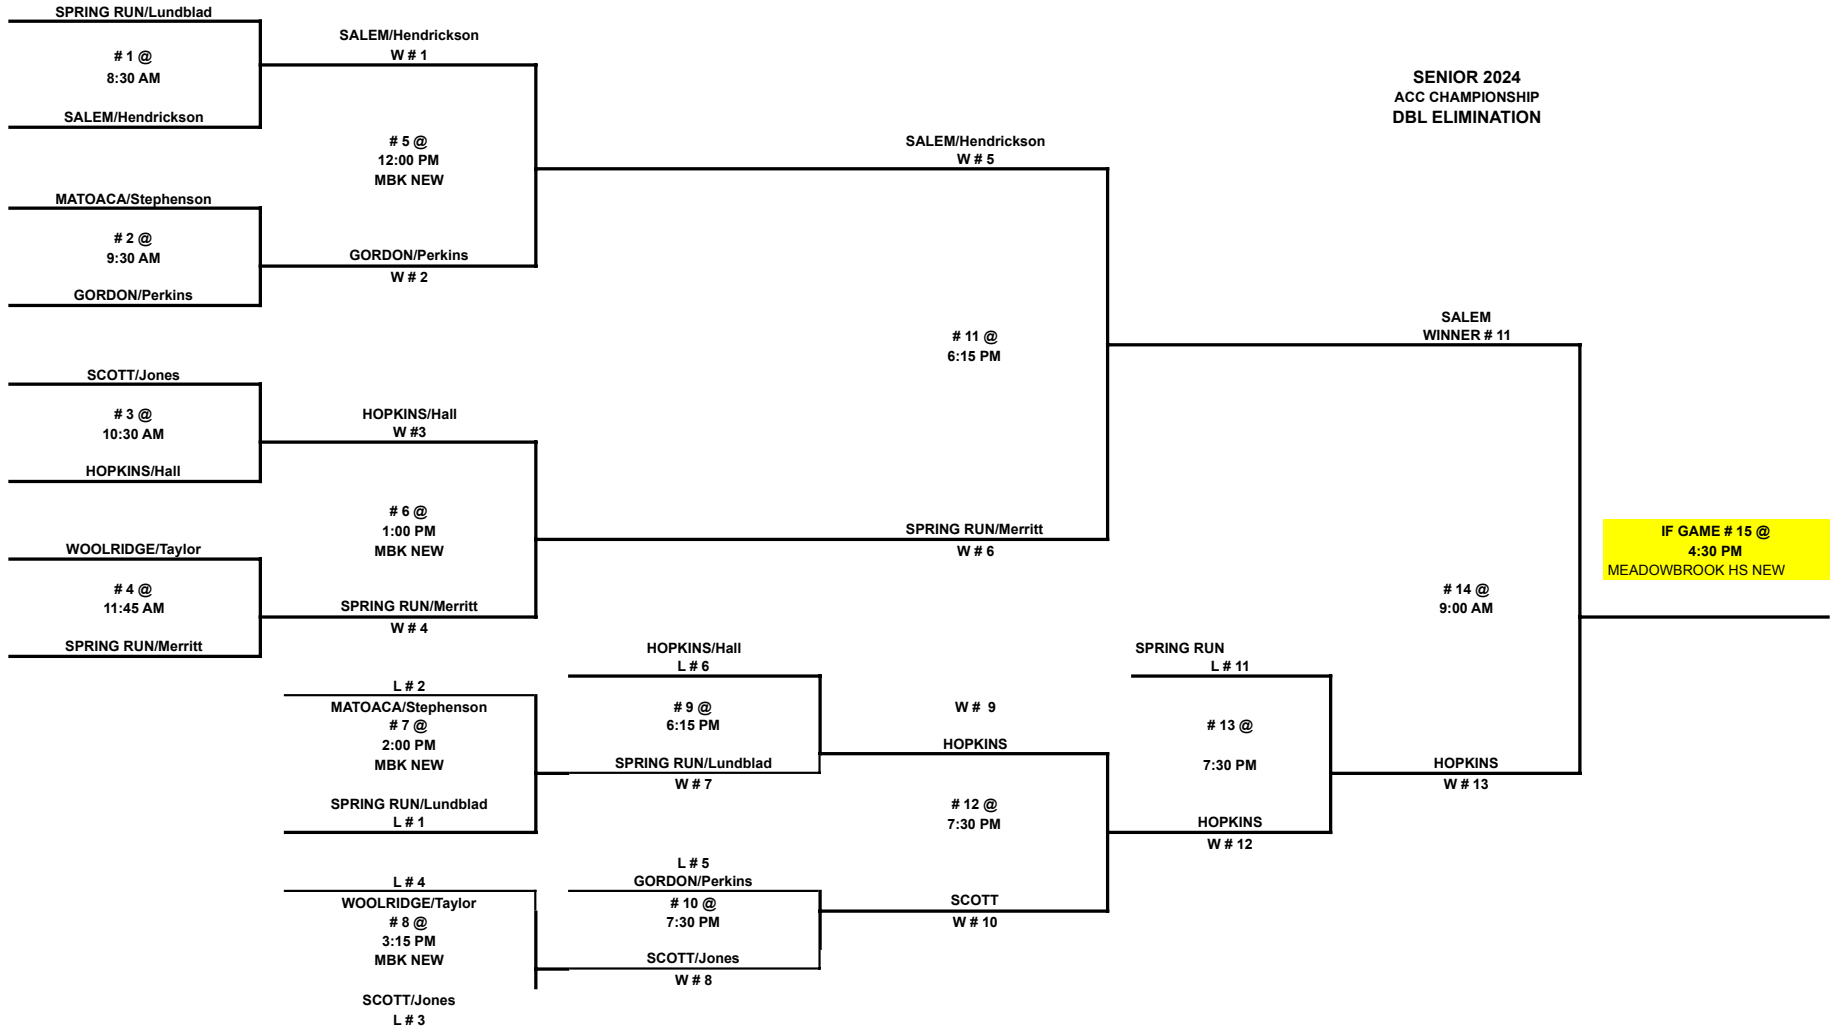

SAT FEB 17
TOMAHAWK MID

SUN FEB 18
MBK NEW

TUESDAY FEB 20
ELIZ DAVIS MID

WED FEB 21
ELIZ DAVIS MID

THURSDAY FEB 22
ELIZ DAVIS MID

SATURDAY FEB 24
ELIZ DAVIS MID

SUNDAY FEB 25
T B D

HOME TEAM LISTED ON TOP OF BRACKET
PLEASE BE AT GYM 15 MINUTES PRIOR TO GAME TIME
THERE WILL BE PENTALITIES FOR WATER/DRINKS IN GYM