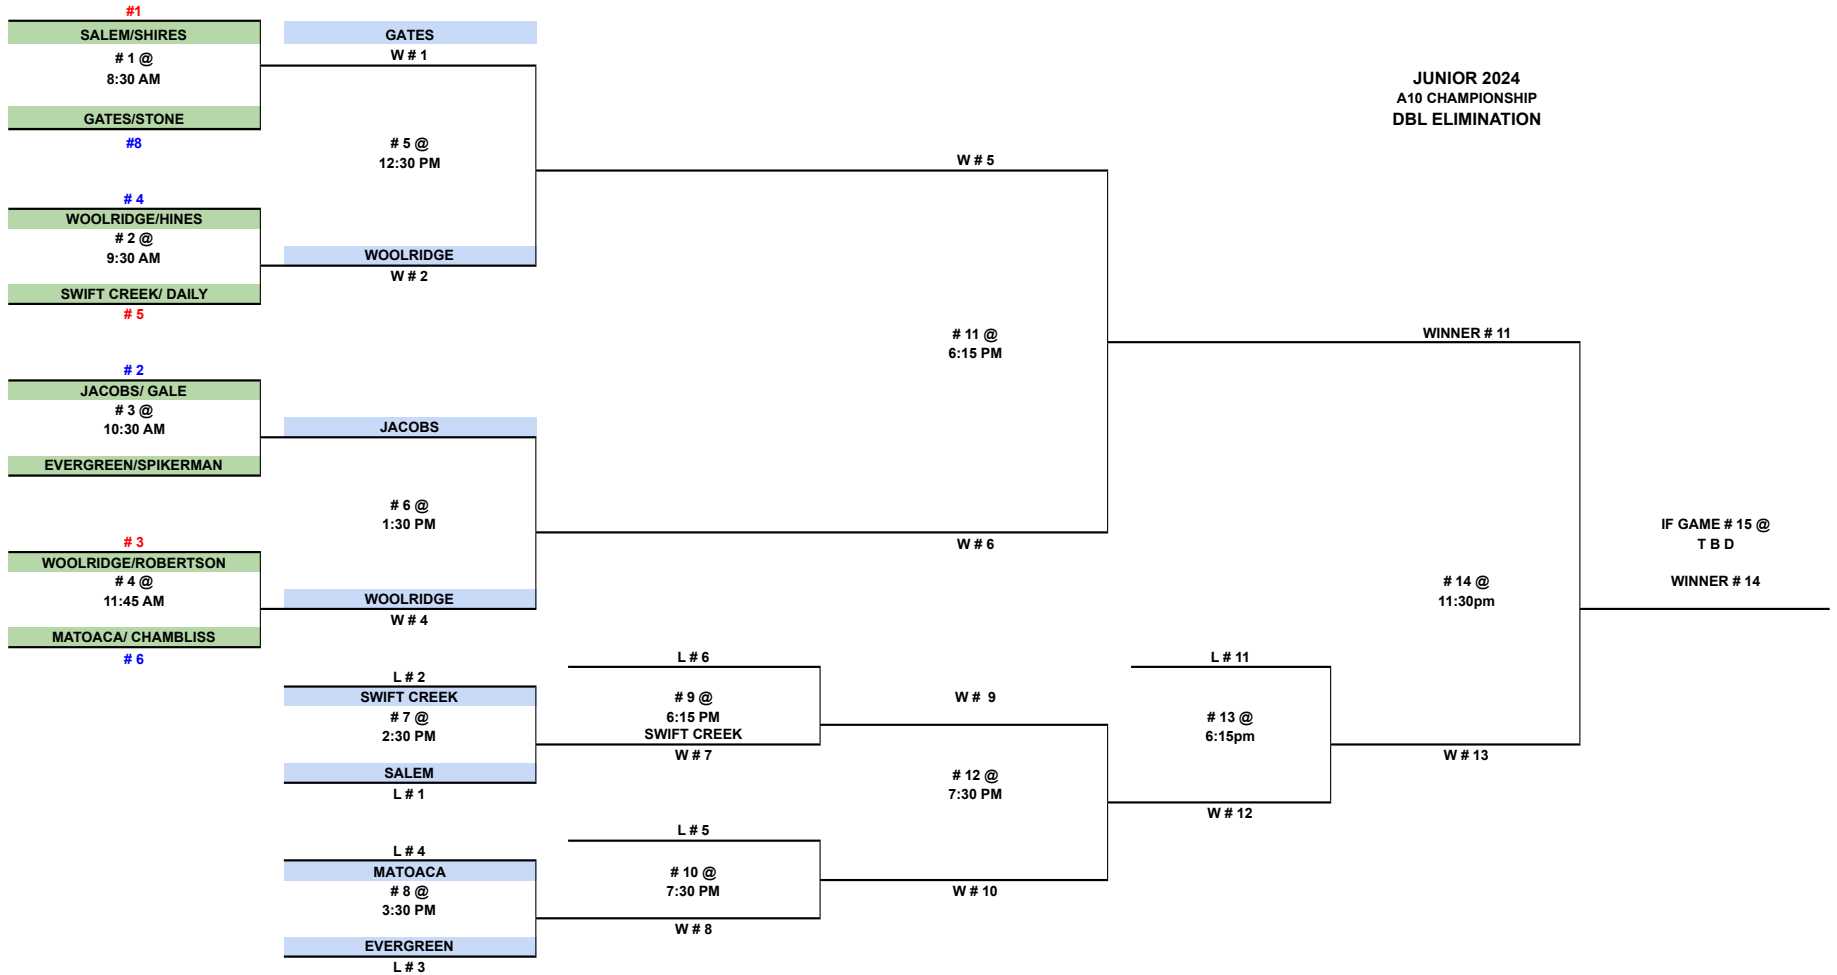

SAT FEB 17
MIDLO MID

SUN FEB 18
MEADOWBROOK AUX

TUESDAY FEB 20
CARVER MID

WED FEB 21
CARVER MID

THURSDAY FEB 22
ELIZ DAVIS MID

SATURDAY FEB 24
ELIZ DAVIS MID

SUNDAY FEB 25
T B D

HOME TEAM LISTED ON TOP OF BRACKET
PLEASE BE AT GYM 15 MINUTES PRIOR TO GAME TIME
THERE WILL BE PENTALTIES FOR WATER/DRINKS IN GYM