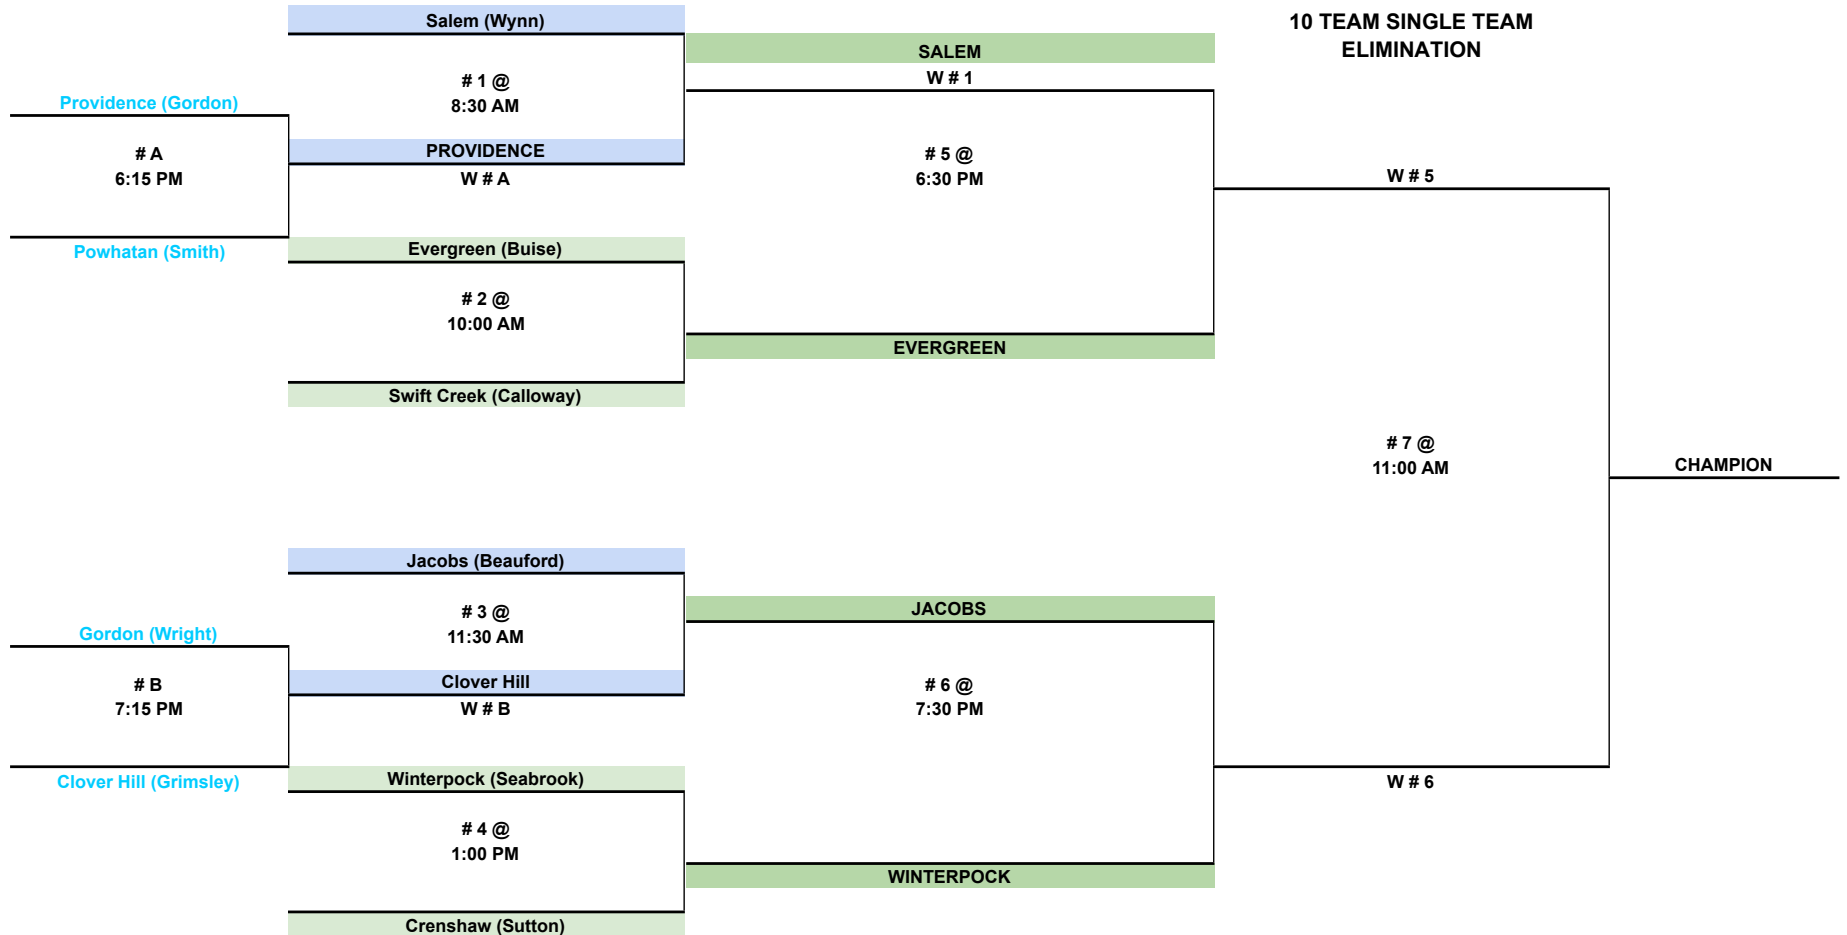

THRU FEB 22
CARVER MID

SAT FEB 24
TOMAHAWK MID

WED FEB 28
HARROWGATE ELEM

SAT MARCH 02
ELIZ DAVIS MID

2024
INTER ACC
10 TEAM SINGLE TEAM
ELIMINATION

HOME TEAM LISTED ON TOP OF BRACKET
PLEASE BE AT GYM 30 MINUTES PRIOR TO GAME TIME
THERE WILL BE PENTALTIES FOR WATER/DRINKS IN GYM
PLAY BY A RULES
COACHES CARD MUST BE WORN