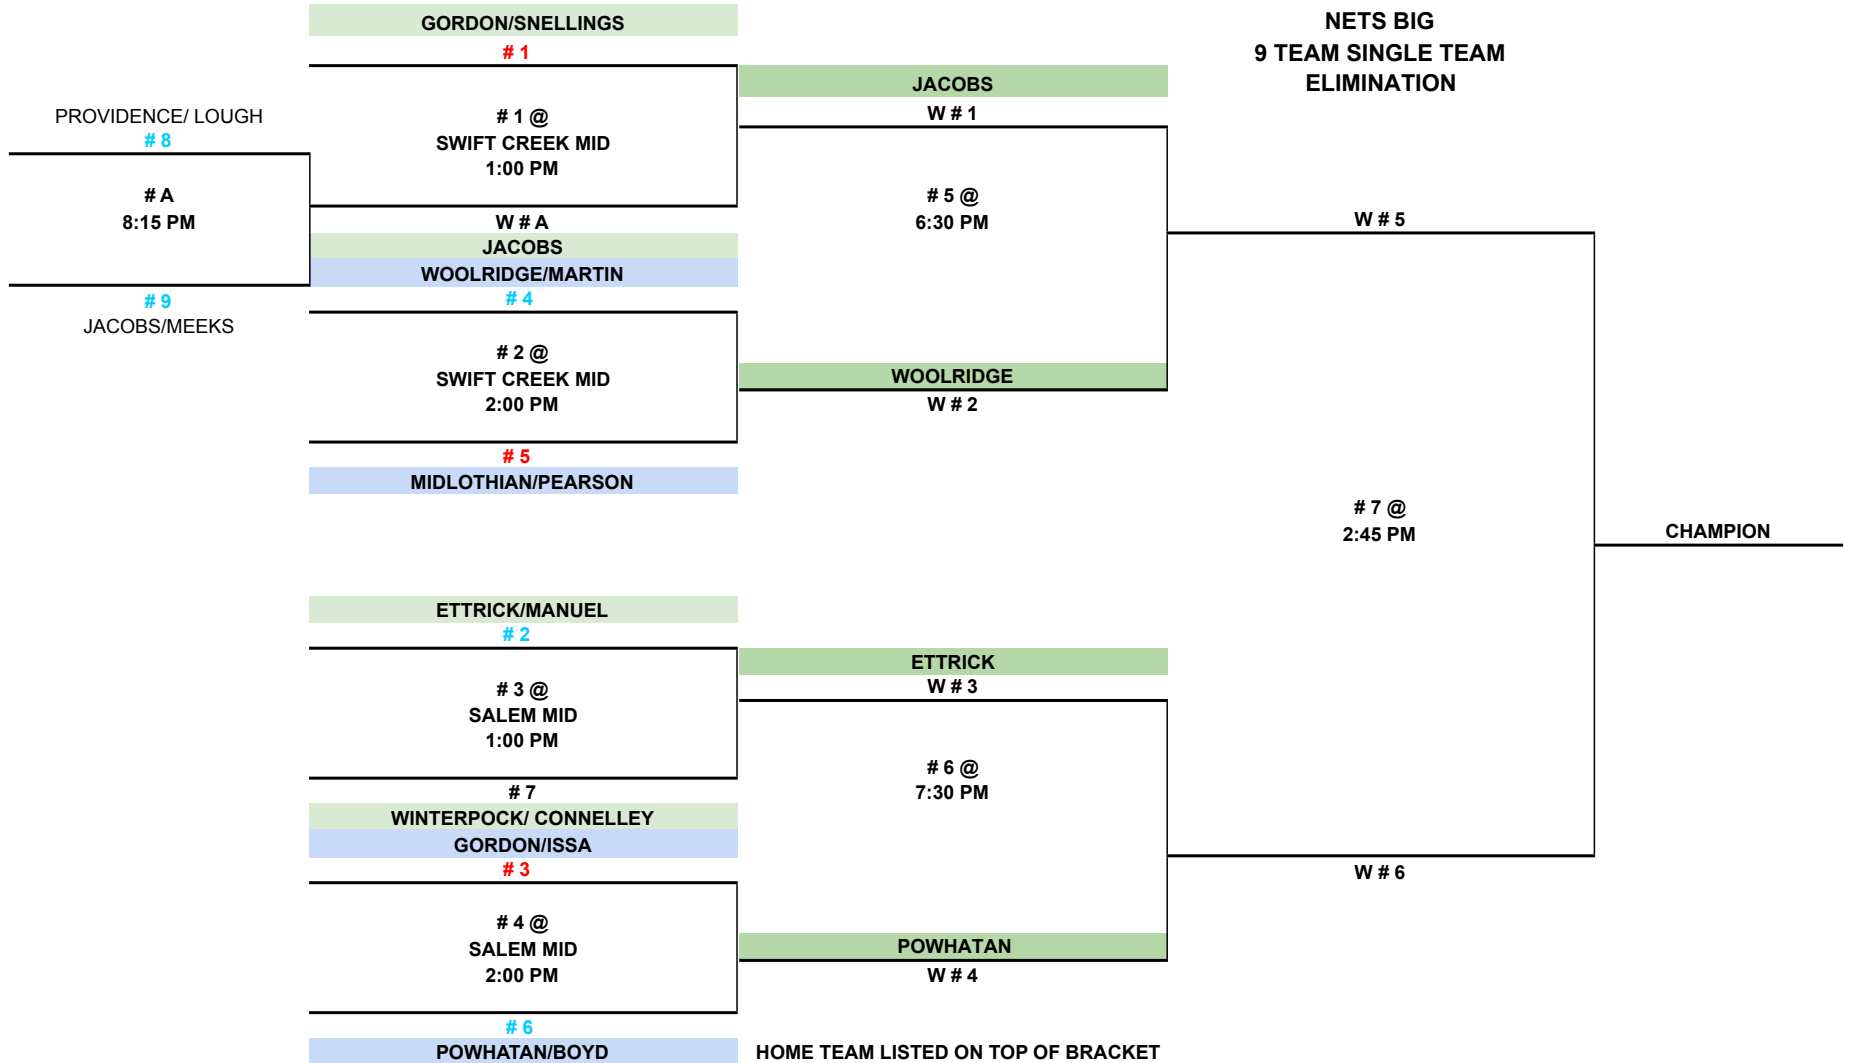

THRU FEB 22
SALEM MID

SAT FEB 24

WED FEB 28
REAMS ELEM

SAT MARCH 02
ELIZ DAVIS MID

2024
NETS BIG
9 TEAM SINGLE TEAM
ELIMINATION

PLEASE BE AT GYM 30 MINUTES PRIOR TO GAME TIME