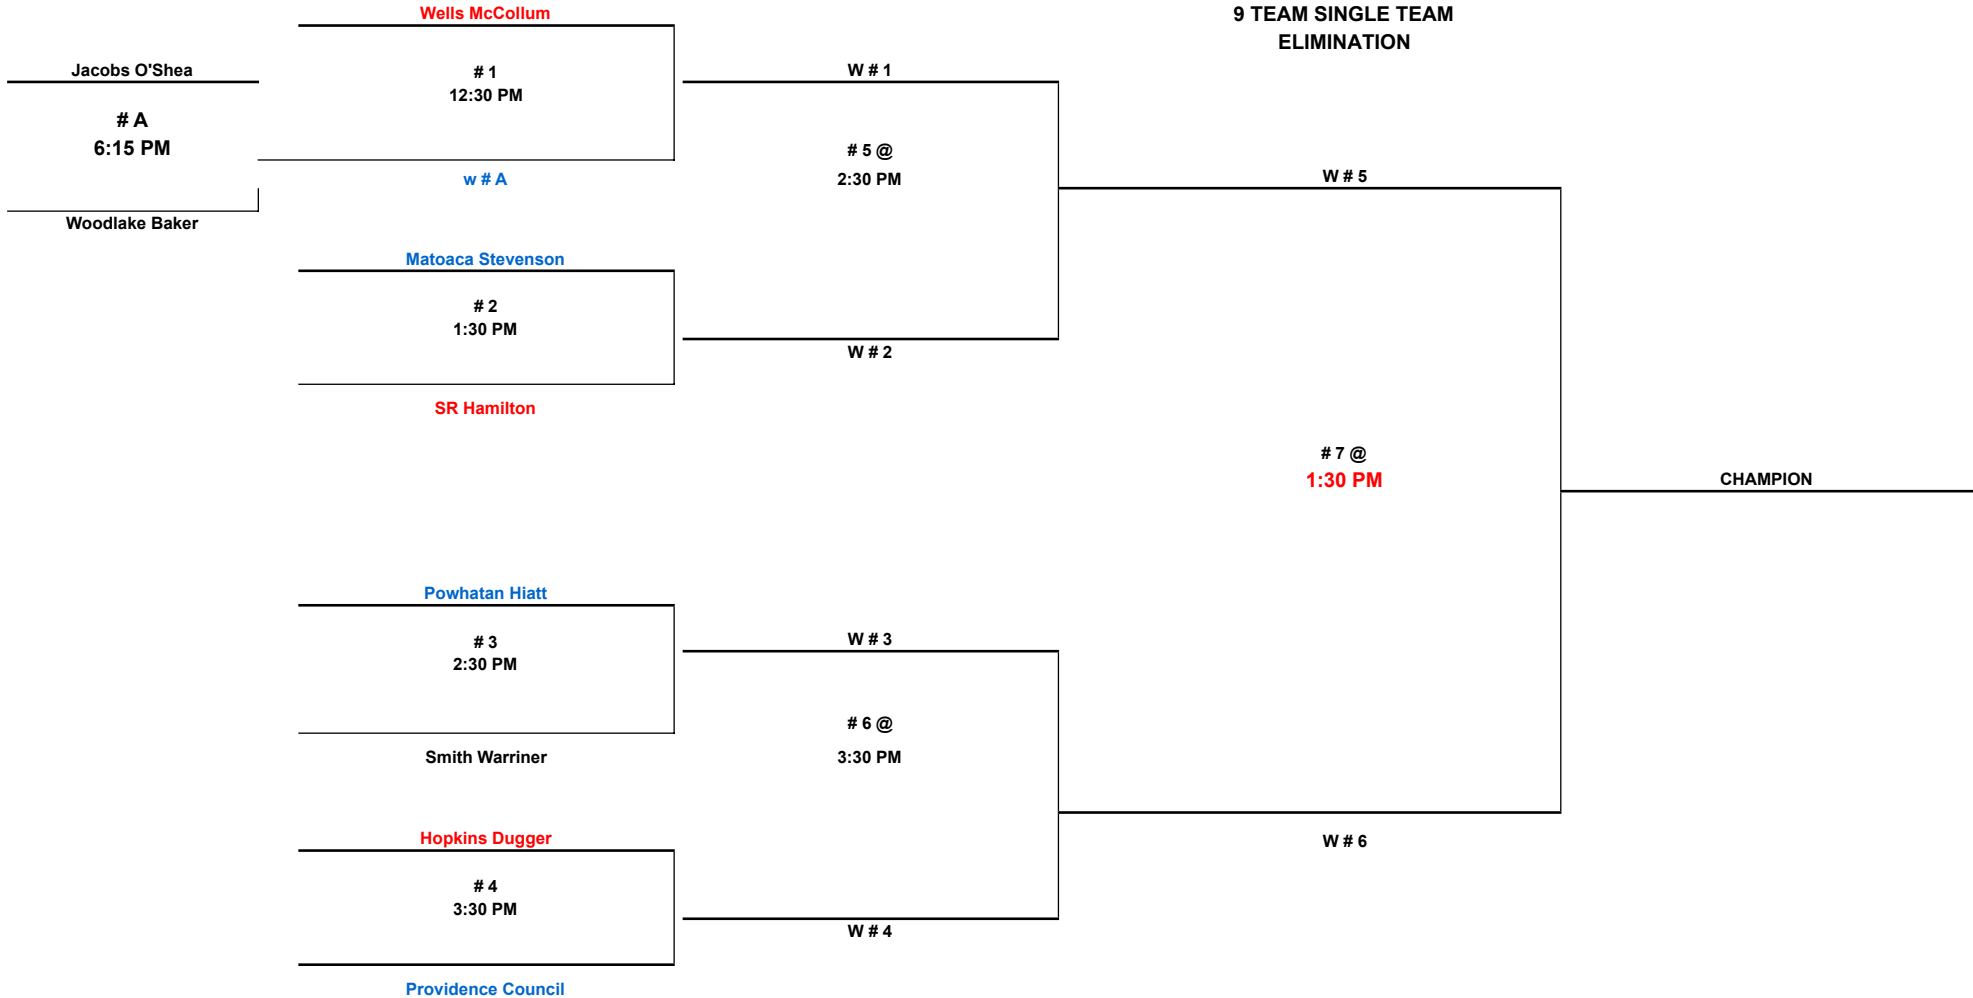

SAT FEB 22  
SALEM MID

SUN FEB 23  
MBK AUX

TUES FEB 25  
SALEM MID

WED FEB 26  
SALEM MID

THUR FEB 27  
ELIZ DAVIS MID

SAT MARCH 01  
ELIZ DAVIS MID

SUNDAY MARCH 02  
T B D

NETS 2025  
A 10 CHAMPIONSHIP  
DBL ELIMINATION

HOME TEAM LISTED ON TOP OF BRACKET  
PLEASE BE AT GYM 15 MINUTES PRIOR TO GAME TIME

Play by A Rules

Fri Feb 21  
SALEM MS

SAT FEB 22  
SPRING RUN ELEM

SUN FEB 23  
CARVER MID

SAT MARCH 01  
ELIZ DAVIS MID

2025  
NETS  
ACC CHAMPIONSHIP  
10 TEAM SINGLE TEAM  
ELIMINATION

HOME TEAM LISTED ON TOP OF BRACKET  
PLEASE BE AT GYM 15 MINUTES PRIOR TO GAME TIME

PLAY BY B RULES  
Must Sit Rule Waived

Fri Feb 21  
SALEM MS

SAT FEB 22  
SALEM MID

SUN FEB 23  
CARVER MID

SAT MARCH 01  
ELIZ DAVIS MID

2025  
NETS  
SEC CHAMPIONSHIP  
9 TEAM SINGLE TEAM  
ELIMINATION

HOME TEAM LISTED ON TOP OF BRACKET  
PLEASE BE AT GYM 15 MINUTES PRIOR TO GAME TIME

PLAY BY B RULES  
Must Sit Rule Waived