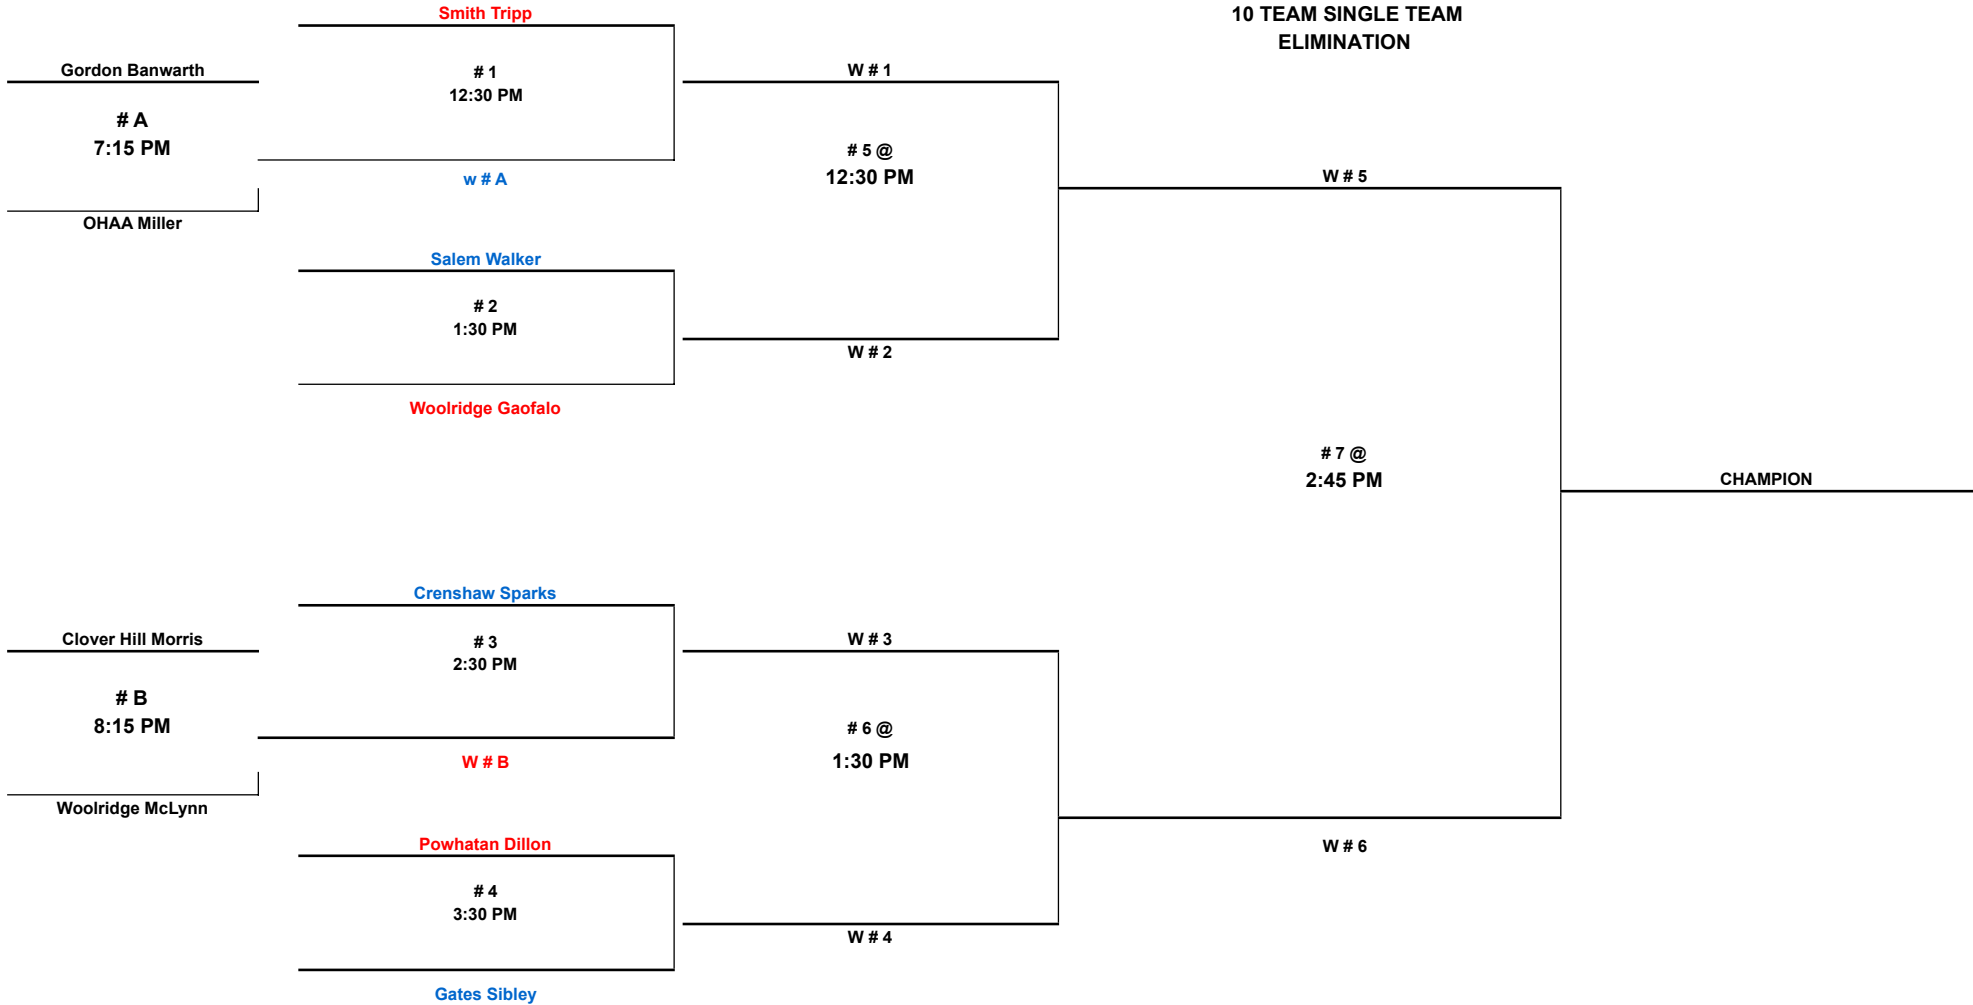

SAT FEB 22  
SALEM MID

SUN FEB 23  
MBK AUX

TUES FEB 25  
SALEM MID

WED FEB 26  
SALEM MID

THUR FEB 27  
ELIZ DAVIS MID

SAT MARCH 01  
ELIZ DAVIS MID

SUNDAY MARCH 02  
T B D

NETS 2025  
A 10 CHAMPIONSHIP  
DBL ELIMINATION

HOME TEAM LISTED ON TOP OF BRACKET  
PLEASE BE AT GYM 15 MINUTES PRIOR TO GAME TIME

Play by A Rules

Fri Feb 21  
SALEM MS

SAT FEB 22  
SPRING RUN ELEM

SUN FEB 23  
CARVER MID

SAT MARCH 01  
ELIZ DAVIS MID

2025  
NETS  
ACC CHAMPIONSHIP  
10 TEAM SINGLE TEAM  
ELIMINATION

HOME TEAM LISTED ON TOP OF BRACKET  
PLEASE BE AT GYM 15 MINUTES PRIOR TO GAME TIME

PLAY BY B RULES  
Must Sit Rule Waived

Fri Feb 21  
SALEM MS

SAT FEB 22  
SALEM MID

SUN FEB 23  
CARVER MID

SAT MARCH 01  
ELIZ DAVIS MID

2025  
NETS  
SEC CHAMPIONSHIP  
9 TEAM SINGLE TEAM  
ELIMINATION

HOME TEAM LISTED ON TOP OF BRACKET  
PLEASE BE AT GYM 15 MINUTES PRIOR TO GAME TIME

PLAY BY B RULES  
Must Sit Rule Waived