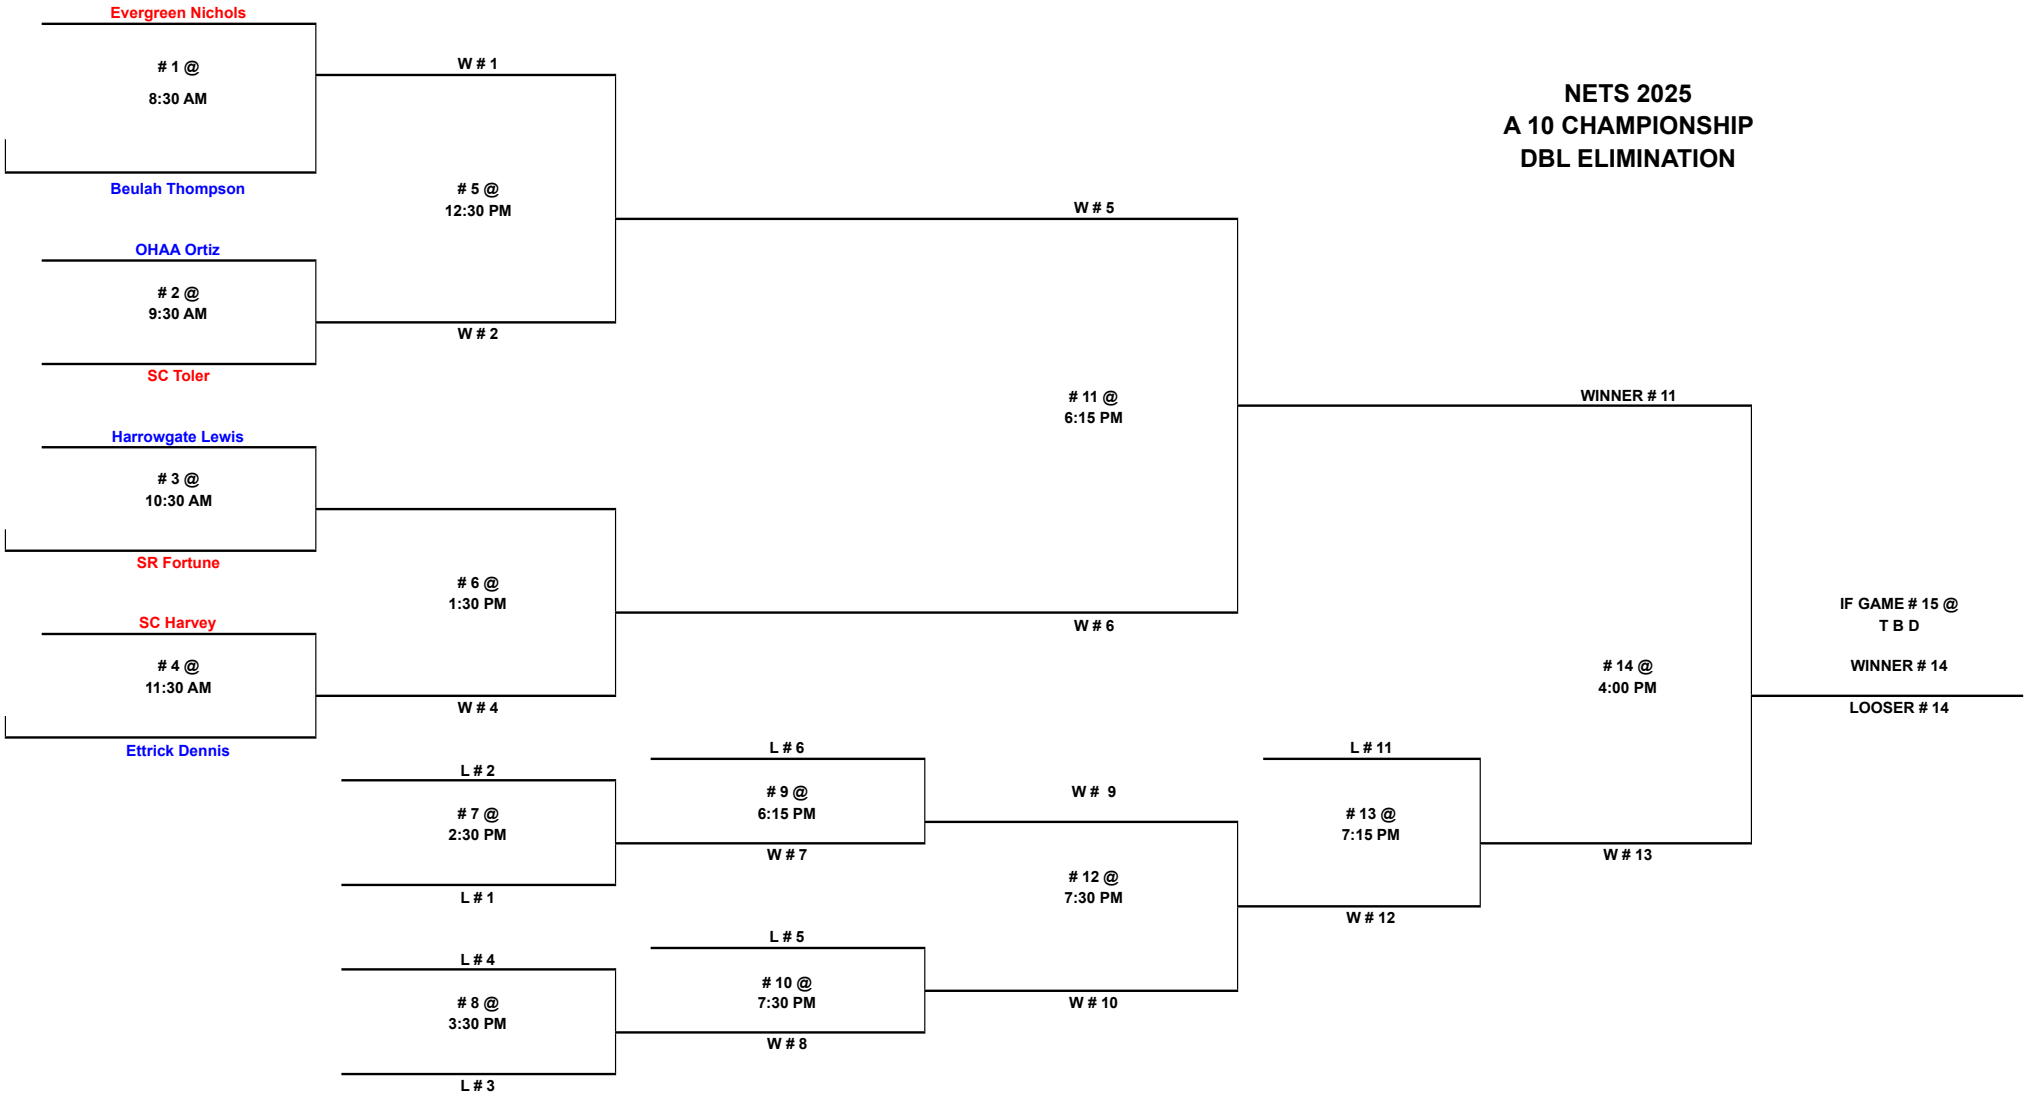

SAT FEB 22  
SALEM MID

SUN FEB 23  
MBK AUX

TUES FEB 25  
SALEM MID

WED FEB 26  
SALEM MID

THUR FEB 27  
ELIZ DAVIS MID

SAT MARCH 01  
ELIZ DAVIS MID

SUNDAY MARCH 02  
T B D

NETS 2025  
A 10 CHAMPIONSHIP  
DBL ELIMINATION

HOME TEAM LISTED ON TOP OF BRACKET  
PLEASE BE AT GYM 15 MINUTES PRIOR TO GAME TIME

Play by A Rules

Fri Feb 21  
SALEM MS

SAT FEB 22  
SPRING RUN ELEM

SUN FEB 23  
CARVER MID

SAT MARCH 01  
ELIZ DAVIS MID

2025  
NETS  
ACC CHAMPIONSHIP  
10 TEAM SINGLE TEAM  
ELIMINATION

HOME TEAM LISTED ON TOP OF BRACKET  
PLEASE BE AT GYM 15 MINUTES PRIOR TO GAME TIME

PLAY BY B RULES  
Must Sit Rule Waived

Fri Feb 21  
SALEM MS

SAT FEB 22  
SALEM MID

SUN FEB 23  
CARVER MID

SAT MARCH 01  
ELIZ DAVIS MID