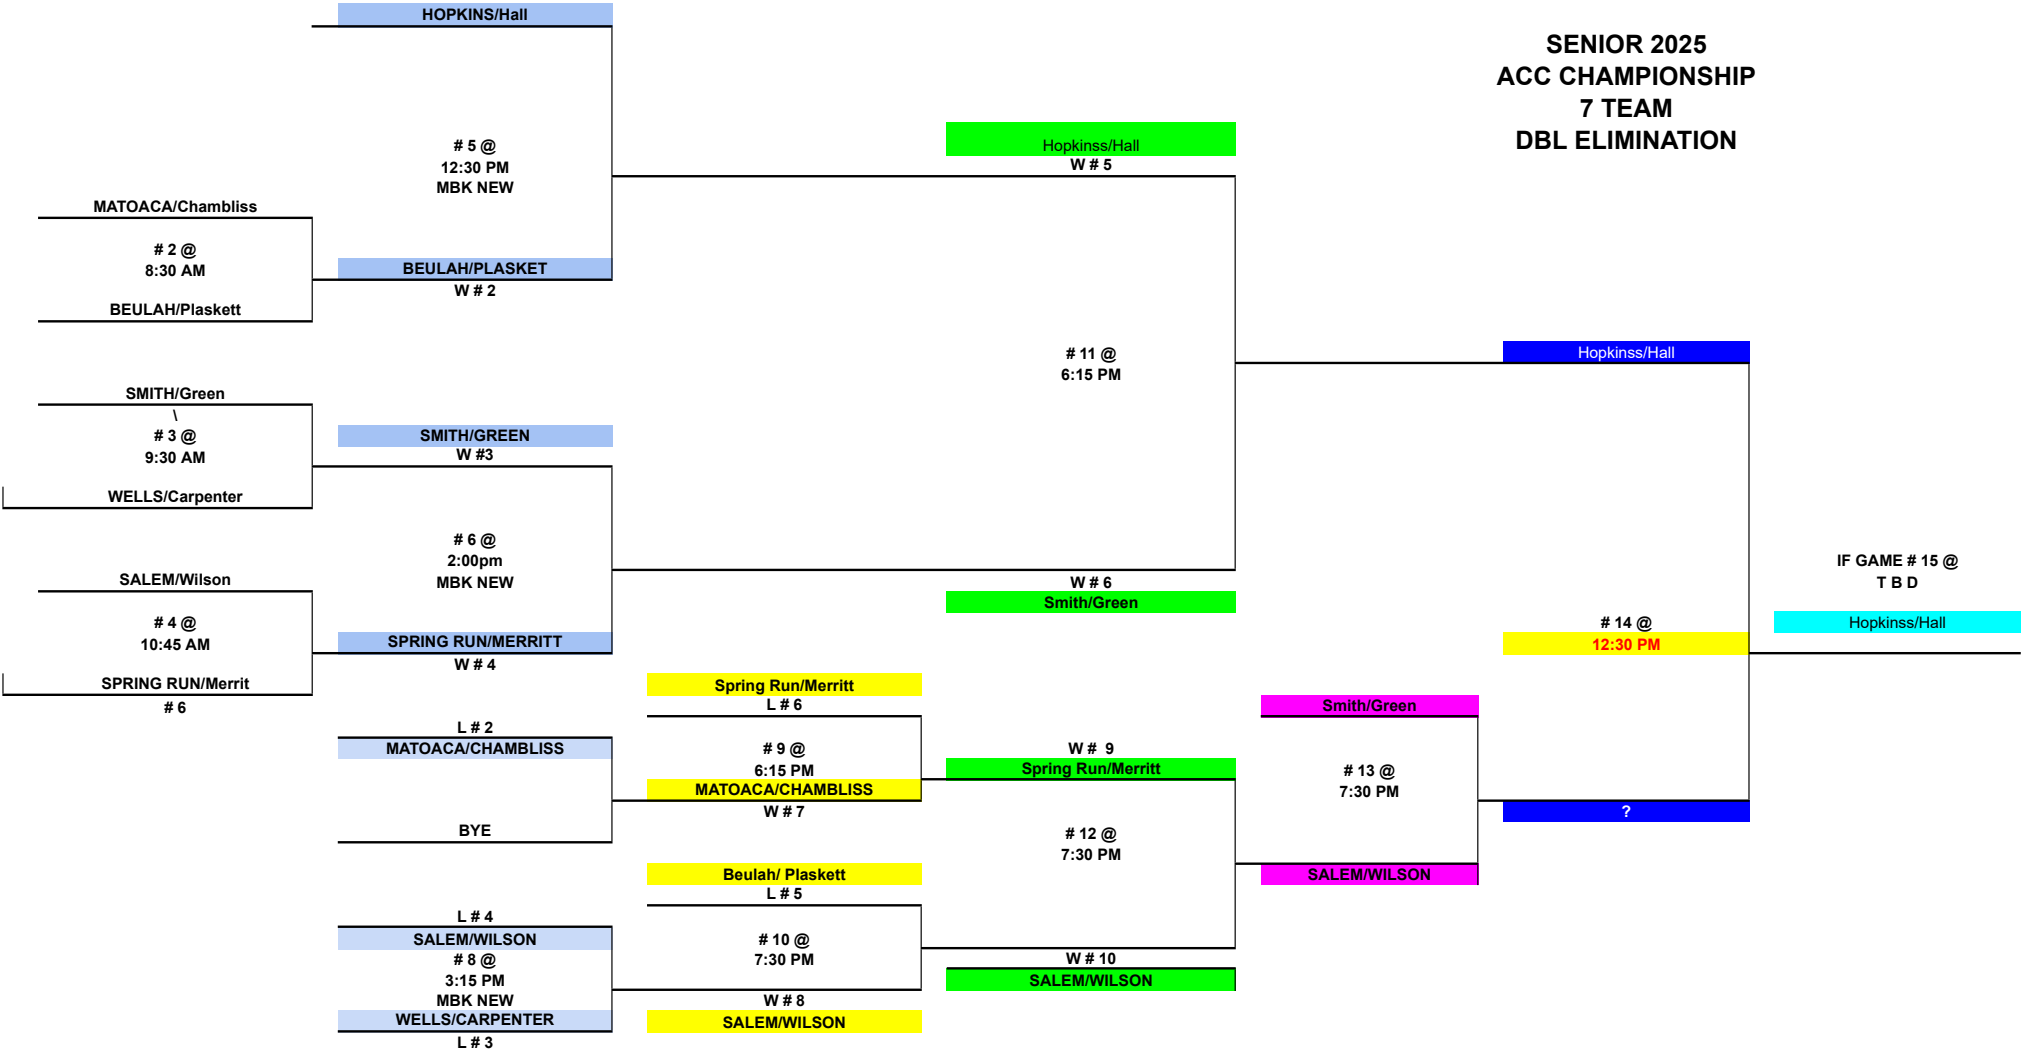

SAT FEB 15
ELIZ DAVIS MID

SUN FEB 16
MBK NEW

TUESDAY FEB 18
ELIZ DAVIS MID

Friday Feb 21
MANCHESTER MS

Saturday Feb 22
ELIZ DAVIS MID

Sun Feb 23
MANCHESTER HS

TUES FEB 25
OLD FC MS

**SENIOR 2025
ACC CHAMPIONSHIP
7 TEAM
DBL ELIMINATION**

HOME TEAM LISTED ON TOP OF BRACKET
PLEASE BE AT GYM 15 MINUTES PRIOR TO GAME TIME

SUN FEB 16
MEADOWBROOK

SAT FEB 22
ELIZ DAVIS MID

SENIOR 2025
SEC CHAMPIONSHIP
4 TEAM SINGLE ELIM