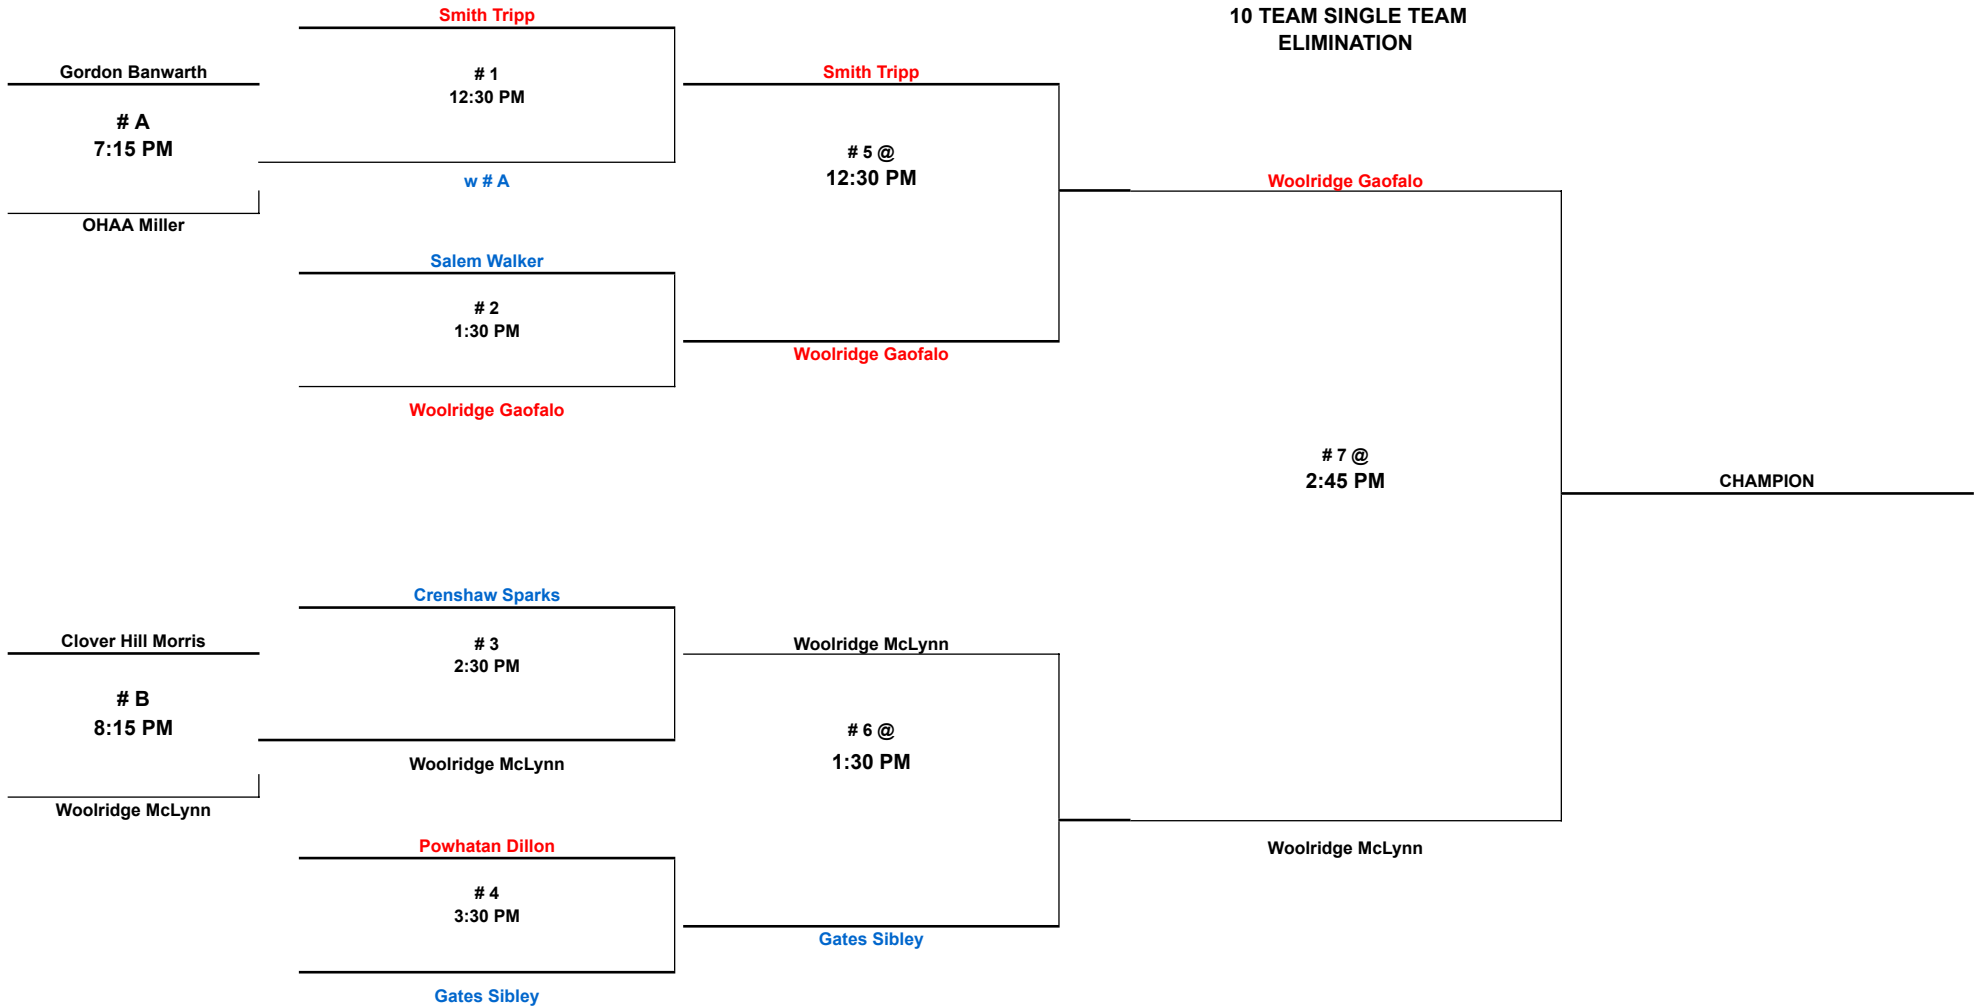

SAT FEB 22  
SALEM MID

SUN FEB 23  
MBK AUX

TUES FEB 25  
SALEM MID

WED FEB 26  
CARVER MD

THUR FEB 27  
ELIZ DAVIS MID

SAT MARCH 01  
ELIZ DAVIS MID

SUNDAY MARCH 02  
T B D

NETS 2025  
A 10 CHAMPIONSHIP  
DBL ELIMINATION

HOME TEAM LISTED ON TOP OF BRACKET  
PLEASE BE AT GYM 15 MINUTES PRIOR TO GAME TIME

Play by A Rules

Fri Feb 21  
MALEM MID

SAT FEB 22  
SPRING RUN ELEM

SUN FEB 23  
CARVER MID

SAT MARCH 01  
ELIZ DAVIS MID

2025  
NETS  
ACC CHAMPIONSHIP  
10 TEAM SINGLE TEAM  
ELIMINATION

HOME TEAM LISTED ON TOP OF BRACKET  
PLEASE BE AT GYM 15 MINUTES PRIOR TO GAME TIME

PLAY BY B RULES  
Must Sit Rule Waived

Fri Feb 21  
SALEM MS

SAT FEB 22  
SALEM MID

SUN FEB 23  
CARVER MID

SAT MARCH 01  
ELIZ DAVIS MID

2025  
NETS  
SEC CHAMPIONSHIP  
9 TEAM SINGLE TEAM  
ELIMINATION

HOME TEAM LISTED ON TOP OF BRACKET  
PLEASE BE AT GYM 15 MINUTES PRIOR TO GAME TIME