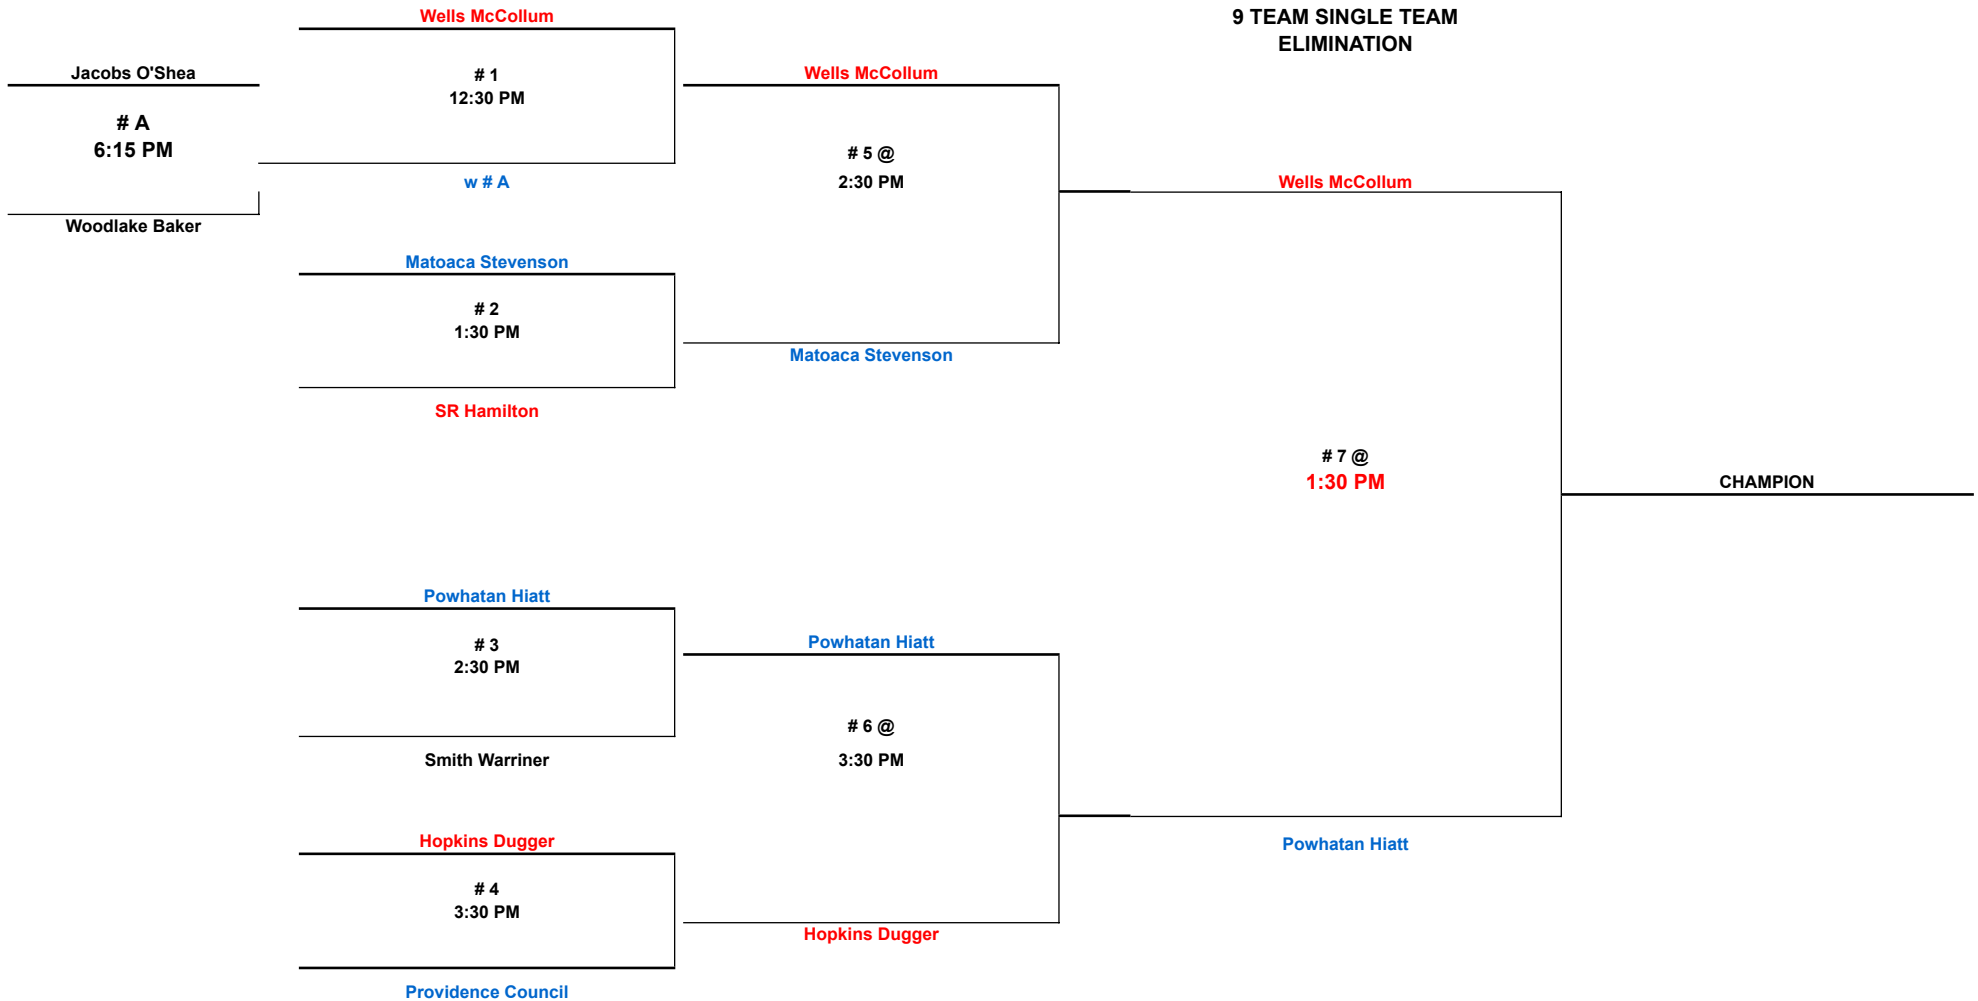

SAT FEB 22  
SALEM MID

SUN FEB 23  
MBK AUX

TUES FEB 25  
SALEM MID

WED FEB 26  
CARVER MD

THUR FEB 27  
ELIZ DAVIS MID

SAT MARCH 01  
ELIZ DAVIS MID

SUNDAY MARCH 02  
T B D

NETS 2025  
A 10 CHAMPIONSHIP  
DBL ELIMINATION

HOME TEAM LISTED ON TOP OF BRACKET  
PLEASE BE AT GYM 15 MINUTES PRIOR TO GAME TIME

Play by A Rules

Fri Feb 21  
MALEM MID

SAT FEB 22  
SPRING RUN ELEM

SUN FEB 23  
CARVER MID

SAT MARCH 01  
ELIZ DAVIS MID

2025  
NETS  
ACC CHAMPIONSHIP  
10 TEAM SINGLE TEAM  
ELIMINATION

HOME TEAM LISTED ON TOP OF BRACKET  
PLEASE BE AT GYM 15 MINUTES PRIOR TO GAME TIME

PLAY BY B RULES  
Must Sit Rule Waived

Fri Feb 21  
SALEM MS

SAT FEB 22  
SALEM MID

SUN FEB 23  
CARVER MID

SAT MARCH 01  
ELIZ DAVIS MID

2025  
NETS  
SEC CHAMPIONSHIP  
9 TEAM SINGLE TEAM  
ELIMINATION

HOME TEAM LISTED ON TOP OF BRACKET  
PLEASE BE AT GYM 15 MINUTES PRIOR TO GAME TIME