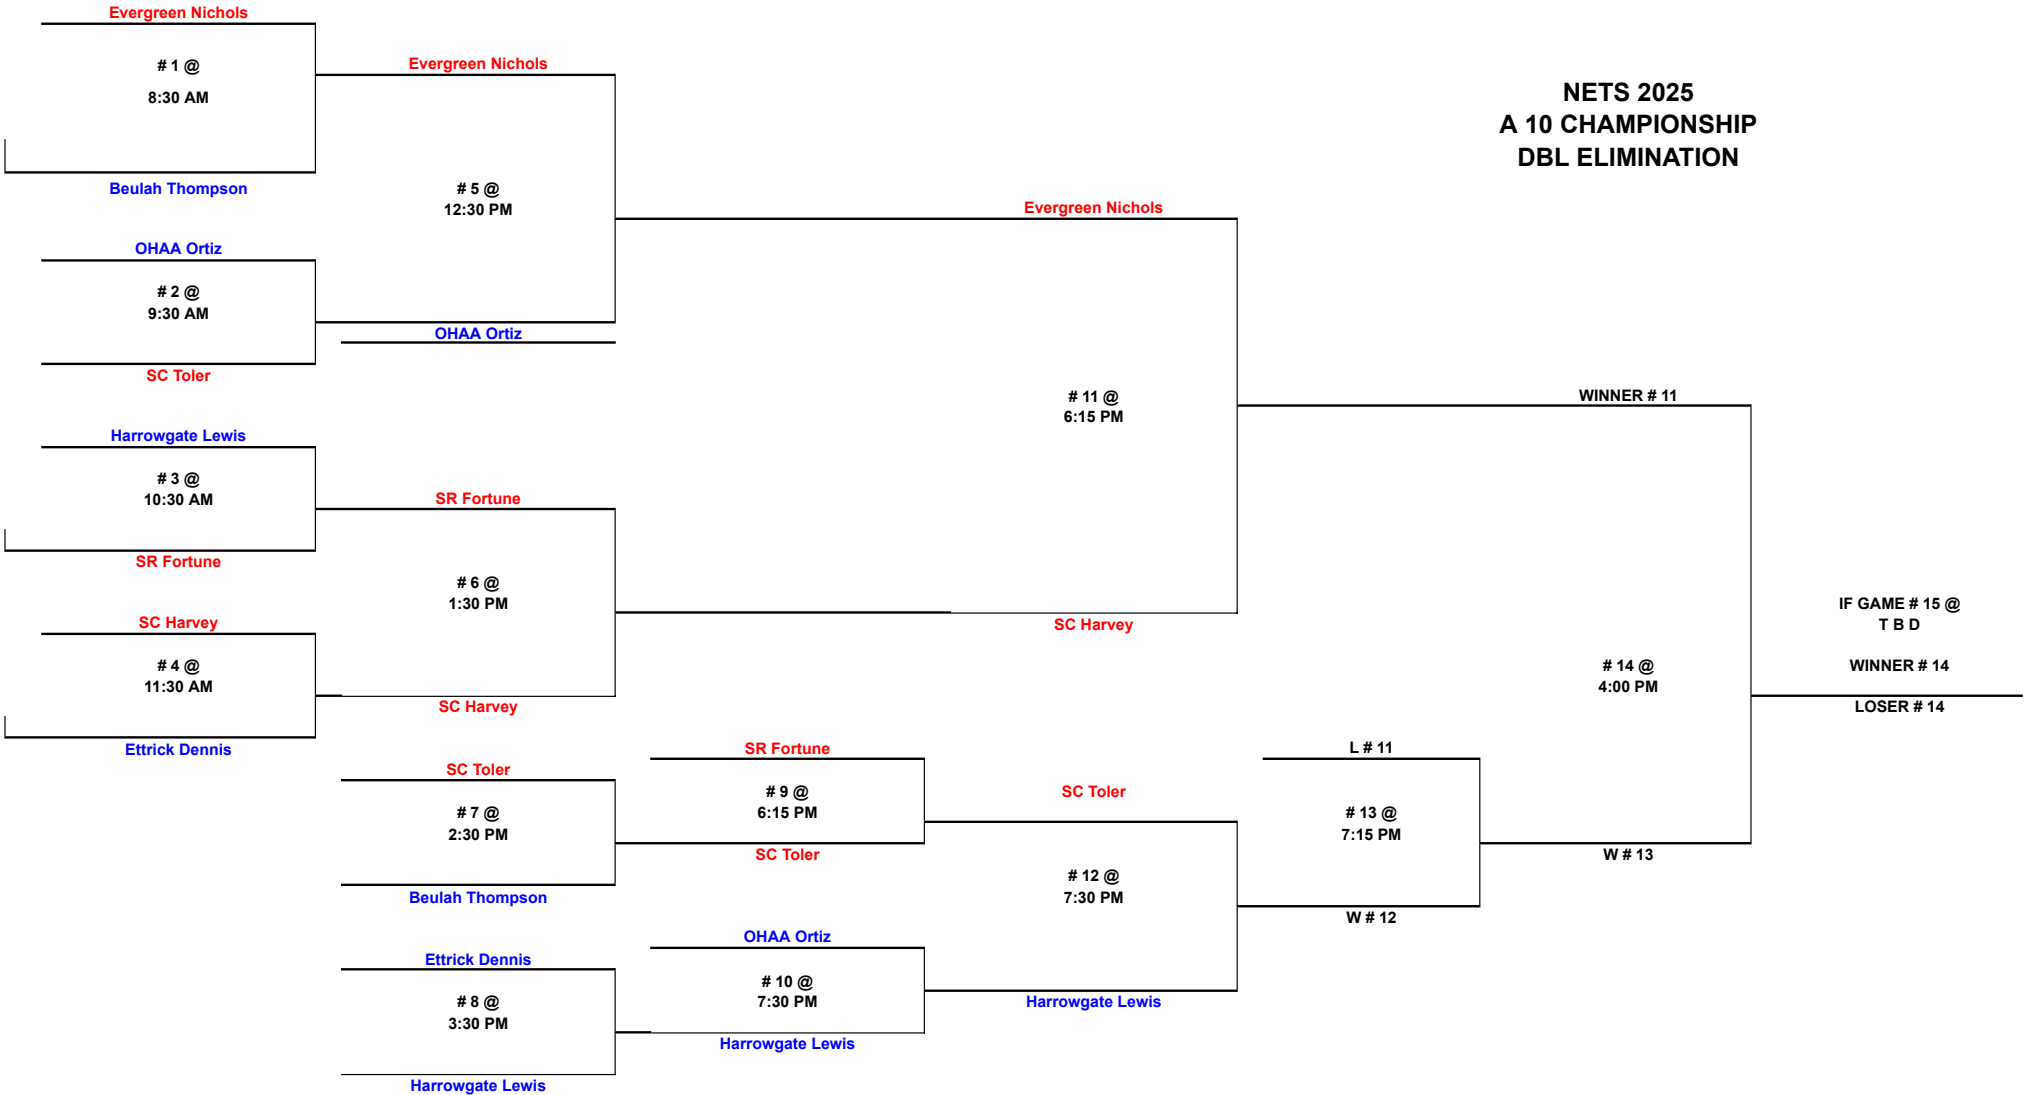

SAT FEB 22  
SALEM MID

SUN FEB 23  
MBK AUX

TUES FEB 25  
SALEM MID

WED FEB 26  
CARVER MD

THUR FEB 27  
ELIZ DAVIS MID

SAT MARCH 01  
ELIZ DAVIS MID

SUNDAY MARCH 02  
T B D

NETS 2025  
A 10 CHAMPIONSHIP  
DBL ELIMINATION

HOME TEAM LISTED ON TOP OF BRACKET  
PLEASE BE AT GYM 15 MINUTES PRIOR TO GAME TIME

Play by A Rules

Fri Feb 21  
MALEM MID

SAT FEB 22  
SPRING RUN ELEM

SUN FEB 23  
CARVER MID

SAT MARCH 01  
ELIZ DAVIS MID

2025  
NETS  
ACC CHAMPIONSHIP  
10 TEAM SINGLE TEAM  
ELIMINATION

HOME TEAM LISTED ON TOP OF BRACKET  
PLEASE BE AT GYM 15 MINUTES PRIOR TO GAME TIME

PLAY BY B RULES  
Must Sit Rule Waived

Fri Feb 21  
SALEM MS

SAT FEB 22  
SALEM MID

SUN FEB 23  
CARVER MID

SAT MARCH 01  
ELIZ DAVIS MID

2025  
NETS  
SEC CHAMPIONSHIP  
9 TEAM SINGLE TEAM  
ELIMINATION

HOME TEAM LISTED ON TOP OF BRACKET  
PLEASE BE AT GYM 15 MINUTES PRIOR TO GAME TIME